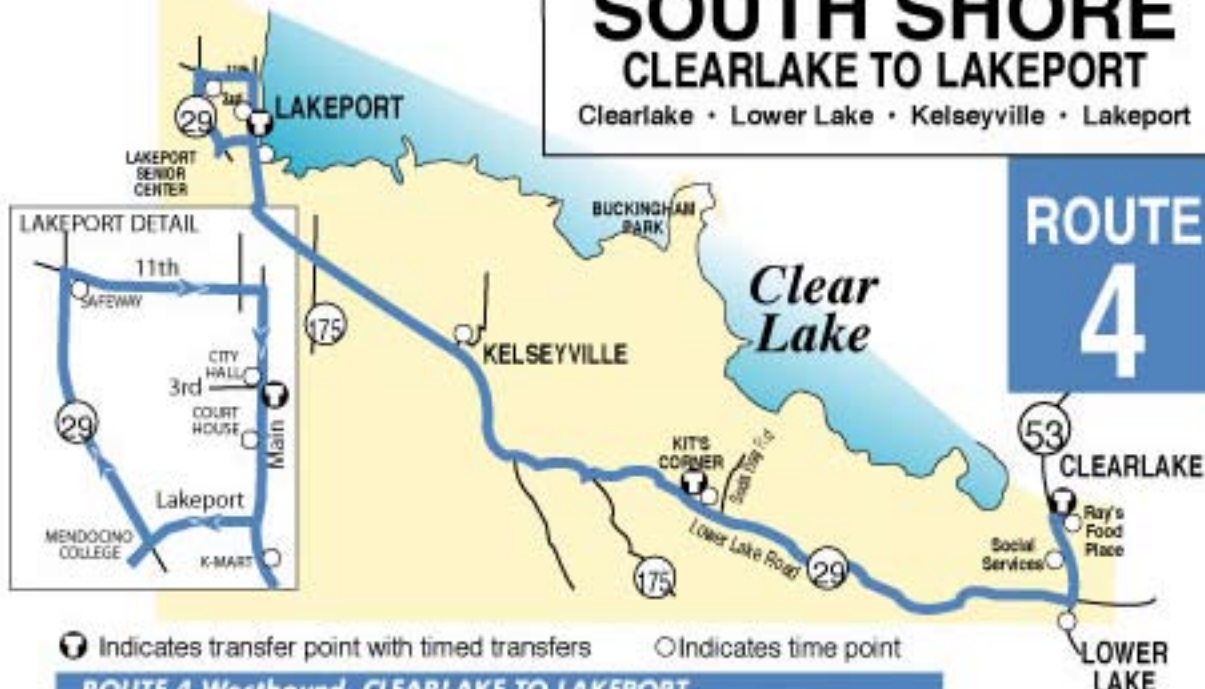

SOUTH SHORE CLEARLAKE TO LAKEPORT

Clearlake • Lower Lake • Kelseyville • Lakeport

ROUTE 4

Ⓣ Indicates transfer point with timed transfers

○ Indicates time point

ROUTE 4 Westbound CLEARLAKE TO LAKEPORT

Clearlake	Lower Lake	Riveras	Kelseyville	Lakeport				
Ray's Food Place / Walmart	Lake Co. Social Services	Hwy 53 & Hwy 29	Kit's Corner S.R. 29 & S.R. 281	Main & Third	S. Main & Peckham (K-Mart)	Parallel Dr. & Lakeport Blvd.	Safeway	Third & Main
6:20	—	6:23	6:33	6:43	—	6:52	6:56	7:00
7:05	—	7:10	7:20	7:32	—	7:41	7:46	7:51
9:00	9:03	9:06	9:16	9:28	9:37	9:40	9:45	9:50
11:00	11:03	11:06	11:16	11:28	11:37	11:40	11:45	11:50
1:00	1:03	1:06	1:16	1:28	1:37	1:40	1:45	1:50
2:00	2:03	2:06	2:16	2:28	2:37	2:40	2:45	2:50
4:10	4:13	4:16	4:26	4:38	4:47	4:50	4:55	5:00
5:10	5:13	5:16	5:26	5:38	5:47	5:50	5:55	6:00

Saturday service

Continues to Route 7 - Ukiah. Operates Monday through Saturday

ROUTE 4 Eastbound LAKEPORT TO CLEARLAKE

Lakeport	Kelseyville	Riveras	Lower Lake	Clearlake				
Third & Main	Main & D	Parallel Dr. & Lakeport Blvd.	S. Main @ K-Mart	Main & Third	Kit's Corner S.R. 29 & S.R. 281	Hwy 53 & Hwy 29	Lake Co. Social Services	Ray's Food Place / Walmart
6:10	6:12	6:15	—	6:24	6:39	6:48	6:50	6:55
7:05	7:07	7:10	7:13	7:23	7:38	7:47	7:50	7:55
10:00	10:02	10:05	10:08	10:18	10:33	10:42	10:45	10:50
10:45	10:47	10:50	10:53	11:03	11:18	11:27	11:30	11:35
2:00	2:02	2:05	2:08	2:18	2:33	2:42	2:45	2:50
3:50	3:52	3:55	3:58	4:08	4:23	4:32	—	4:35
5:30	5:32	5:35	5:38	5:48	6:03	6:12	—	6:15
7:50	7:52	7:55	7:58	8:08	8:23	8:32	—	8:35

Saturday service

Continues from Route 7 - Ukiah. Operates Monday through Saturday

All Route 4 runs indicated operate Monday through Saturday
other runs operate Monday through Friday only

Commuter Tip

A new early morning commute bus begins on Route 5 in Clearlake and continues as Route 4 to Lakeport. Call 994-3334 for more information.