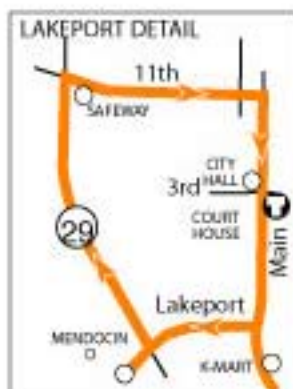

SODA BAY KIT'S CORNER TO LAKEPORT

Kit's Corner • Rivas • Soda Bay Finley •
Big Valley Rancheria • Lakeport

All Route 4A runs operate
Monday through Friday

**ROUTE
4A**

○ Indicates time point

⌚ Indicates transfer point with timed transfers

ROUTE 4A Westbound - KIT'S CORNER TO LAKEPORT

Soda Bay Road			Kelseyville	Finley	Big Valley Rancheria	Lakeport			⌚
Kit's Corner	Riviera Shopping Center	Soda Bay	Main & Third	Finley Rd & Stone Dr	Konocti Vista Casino	S. Main & Peckham (K-Mart)	Mendocino College	Safeway 11th St	Thrd & Main
9:05	9:08	9:24	—	9:36	9:43	9:50	—	—	9:55
11:20	11:23	11:39	11:49	11:57	12:04	12:11	12:16	12:21	12:26
4:33	4:36	4:52	—	5:04	5:11	5:18	—	—	5:23

ROUTE 4A Eastbound - LAKEPORT TO KIT'S CORNER

Lakeport				Big Valley Rancheria	Finley	Kelseyville	Soda Bay Road		⌚
Third & Main	Third & D Street	Mendocino College Parallel Rd	S. Main & Peckham (K-Mart)	Konocti Vista Casino	Finley Rd & Stone Dr	Main & Third	Soda Bay	Riviera Shopping Center	Kit's Corner
10:05	10:09	10:13	10:18	10:25	10:30	—	10:42	11:02	11:10
1:35	1:39	1:43	1:48	1:55	2:00	—	2:12	2:27	2:33
5:25	—	—	5:30	5:37	—	—	5:47	6:02	6:03