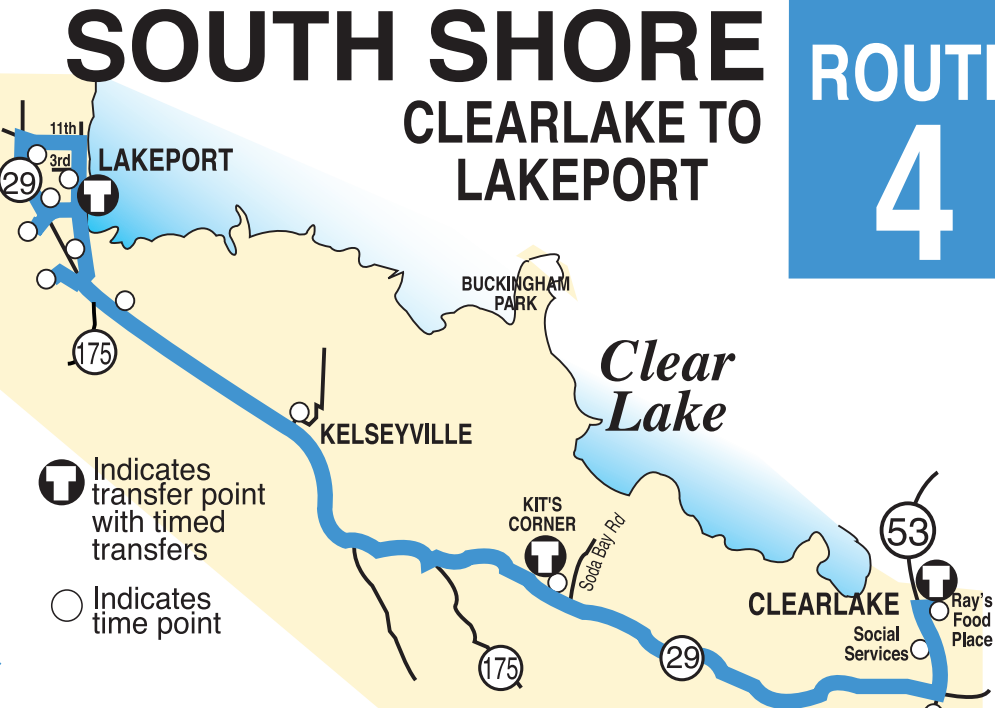

# SOUTH SHORE CLEARLAKE TO LAKEPORT

## ROUTE 4

### ROUTE 4 Westbound CLEARLAKE - LAKEPORT

Clear-Lake	Lower-Lake	Rivieras	Kelseyville	Lakeport				
Ray's Food Place Walmart	Highway 53 & Highway 29	Kit's Corner SR 29 & SR 281	Main & Fourth	Mendocino College Lake Center	S.Main & Peckham (K-Mart)	Parallel Dr. & Lakeport Blvd	Safeway	Third & Main
6:00	6:05	6:13	6:25	--	--	--	6:38	6:43
7:00	7:05	7:13	7:25	7:33	7:38	7:41	7:44	7:49 *
9:00	9:05	9:13	9:25	9:33	9:38	9:41	9:44	9:49 *
11:00	11:05	11:13	11:25	11:33	11:38	11:41	11:44	11:49 *
1:00	1:05	1:13	1:25	1:33	1:38	1:41	1:44	1:49 *
2:00	2:05	2:13	2:25	2:33	2:38	2:41	2:44	2:49 *
4:00	4:05	4:13	4:25	4:33	4:38	4:41	4:44	4:49 *
5:00	5:05	5:13	5:25	5:33	5:38	5:41	5:44	5:49

### ROUTE 4 Eastbound LAKEPORT - CLEARLAKE

Lakeport				Kelseyville	Rivieras	Lower-Lake	Clear-Lake
Third & Main	Main & D	Social Security Parallel Dr.	S.Main & Peckham (K-Mart)	Main & Fourth	Kit's Corner SR 29 & SR 281	Highway 53 & Highway 29	Ray's Food Place Walmart
6:05	6:08	--	6:10	6:23	6:36	6:46	6:51
6:45	6:48	6:54	6:59	7:12	7:22	7:32	7:35
10:00	10:03	10:09	10:14	10:27	10:40	10:50	10:55
* 11:00	11:03	11:09	11:14	11:27	11:40	11:50	11:55
* 2:10	2:13	2:19	2:24	2:37	2:55	3:05	3:10
* 3:30	3:33	3:39	3:44	3:57	4:15	4:25	4:30
* 6:00	6:03	--	6:08	6:21	6:34	6:44	6:49
* 8:30	8:33	--	8:38	8:51	9:04	9:14	9:19