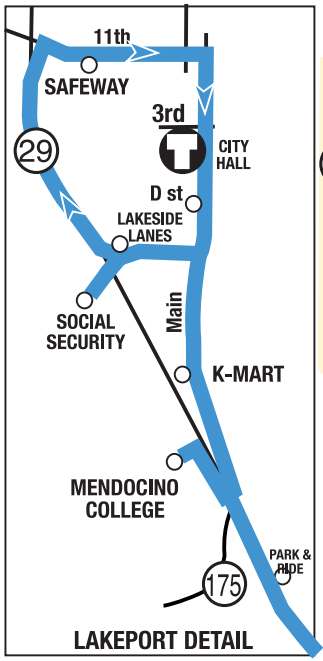

# SOUTH SHORE CLEARLAKE TO LAKEPORT

## ROUTE 4

### ROUTE 4 Westbound CLEARLAKE - LAKEPORT

Clear-Lake	Lower-Lake	Rivieras	Kelseyville	Lakeport				
Ray's Food Place Walmart	Highway 53 & Highway 29	Kit's Corner SR 29 & SR 281	Main & Fourth	Mendocino College Lake Center	S.Main & Peckham (K-Mart)	Parallel Dr. & Lakeport Blvd	Safeway	Third & Main
6:00	6:05	6:13	6:25	--	--	--	6:38	6:43
7:00	7:05	7:13	7:25	7:33	7:38	7:41	7:44	7:49 *
9:00	9:05	9:13	9:25	9:33	9:38	9:41	9:44	9:49 *
11:00	11:05	11:13	11:25	11:33	11:38	11:41	11:44	11:49 *
1:00	1:05	1:13	1:25	1:33	1:38	1:41	1:44	1:49 *
2:00	2:05	2:13	2:25	2:33	2:38	2:41	2:44	2:49 *
4:00	4:05	4:13	4:25	4:33	4:38	4:41	4:44	4:49 *
5:00	5:05	5:13	5:25	5:33	5:38	5:41	5:44	5:49

### ROUTE 4 Eastbound LAKEPORT - CLEARLAKE

Lakeport				Kelseyville	Rivieras	Lower-Lake	Clear-Lake
Third & Main	Main & D	Social Security Parallel Dr.	S.Main & Peckham (K-Mart)	Main & Fourth	Kit's Corner SR 29 & SR 281	Highway 53 & Highway 29	Ray's Food Place Walmart
6:05	6:08	--	6:10	6:23	6:36	6:46	6:51
6:45	6:48	6:54	6:59	7:12	7:22	7:32	7:35
10:00	10:03	10:09	10:14	10:27	10:40	10:50	10:55
* 11:00	11:03	11:09	11:14	11:27	11:40	11:50	11:55
* 2:10	2:13	2:19	2:24	2:37	2:55	3:05	3:10
* 3:30	3:33	3:39	3:44	3:57	4:15	4:25	4:30
* 6:00	6:03	--	6:08	6:21	6:34	6:44	6:49
* 8:30	8:33	--	8:38	8:51	9:04	9:14	9:19