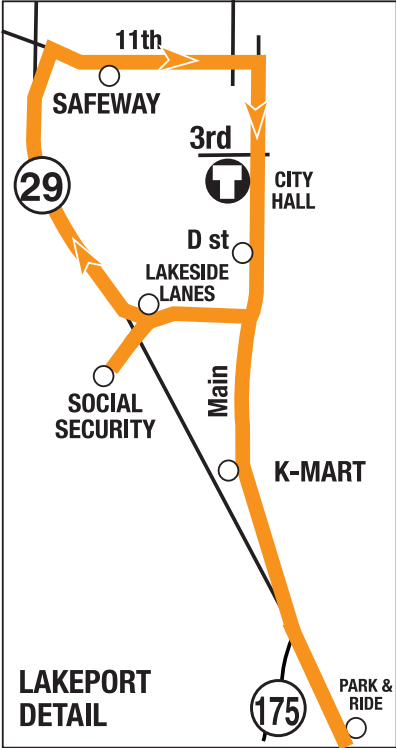

ROUTE 4A

SODA BAY KIT'S CORNER TO LAKEPORT

Route 4A operates Monday through Friday only

ROUTE 4A Westbound - KIT'S CORNER - LAKEPORT

Soda Bay			Kelseyville	Finley	Big Valley-Rancheria	Lakeport				
T										T
Kit's Corner	Riviera Shopping Center	Soda Bay	Main & Fourth	Finley & Stone	Konocti Vista Casino	S. Main & Peckham (K-Mart)	Social Security	Safeway 11th St.	Third & Main	
9:16	9:19	9:35	9:45	9:53	10:00	10:07	---	---	10:12	
11:20	11:23	11:39	11:49	11:57	12:04	12:11	12:16	12:21	12:26	
4:33	4:36	4:52	---	5:04	5:11	5:18	---	---	5:23	

ROUTE 4A Eastbound - LAKEPORT - KIT'S CORNER

Lakeport	Big Valley-Rancheria	Finley	Soda Bay				
T							T
Third & Main	Social Security	S. Main & Peckham (K-Mart)	Konocti Vista Casino	Finley & Stone	Soda Bay	Riviera Shopping Center	Kit's Corner
10:15	10:23	10:28	10:35	10:40	10:52	11:07	11:13
1:35	1:43	1:48	1:55	2:00	2:12	2:27	2:33
5:25	---	5:30	5:37	---	5:47	6:02	6:03