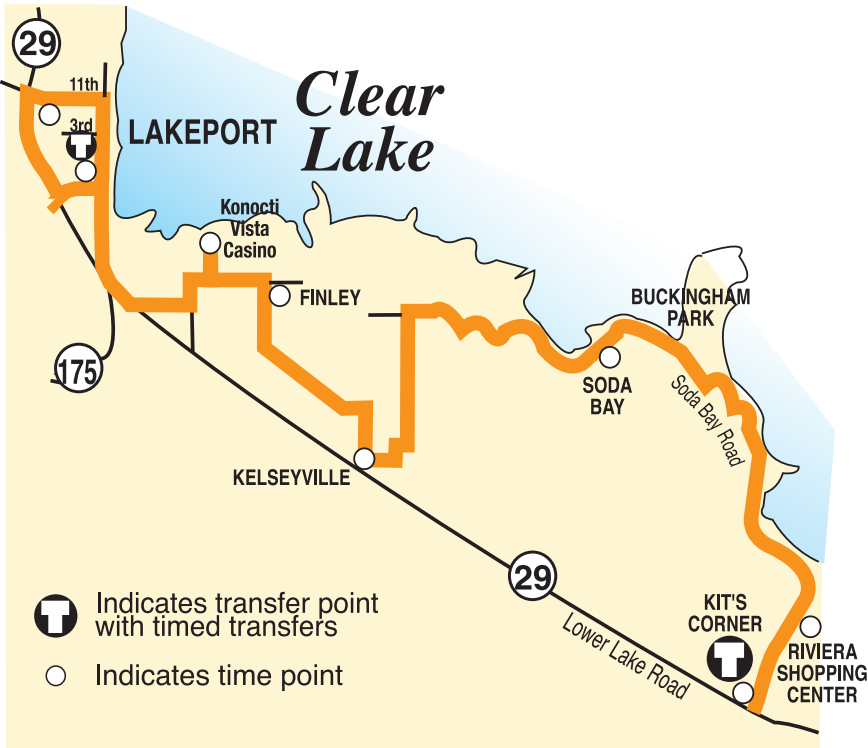

ROUTE 4A

SODA BAY KIT'S CORNER TO LAKEPORT

Route 4A operates Monday through Friday only

ROUTE 4A Westbound - KIT'S CORNER - LAKEPORT

Soda Bay			Kelseyville	Finley	Big Valley-Rancheria	Lakeport				
T										T
Kit's Corner	Riviera Shopping Center	Soda Bay	Main & Fourth	Finley & Stone	Konocti Vista Casino	S. Main & Peckham (K-Mart)	Social Security	Safeway 11th St.	Third & Main	
9:16	9:19	9:35	9:45	9:53	10:00	10:07	---	---	10:12	
11:20	11:23	11:39	11:49	11:57	12:04	12:11	12:16	12:21	12:26	
4:33	4:36	4:52	---	5:04	5:11	5:18	---	---	5:23	

ROUTE 4A Eastbound - LAKEPORT - KIT'S CORNER

Lakeport	Big Valley-Rancheria	Finley	Soda Bay				
T							T
Third & Main	Social Security	S. Main & Peckham (K-Mart)	Konocti Vista Casino	Finley & Stone	Soda Bay	Riviera Shopping Center	Kit's Corner
10:15	10:23	10:28	10:35	10:40	10:52	11:07	11:13
1:35	1:43	1:48	1:55	2:00	2:12	2:27	2:33
5:25	---	5:30	5:37	---	5:47	6:02	6:03

Shaded times indicate Monday through Friday Service only

Times shown in light are AM
Times shown in bold are PM