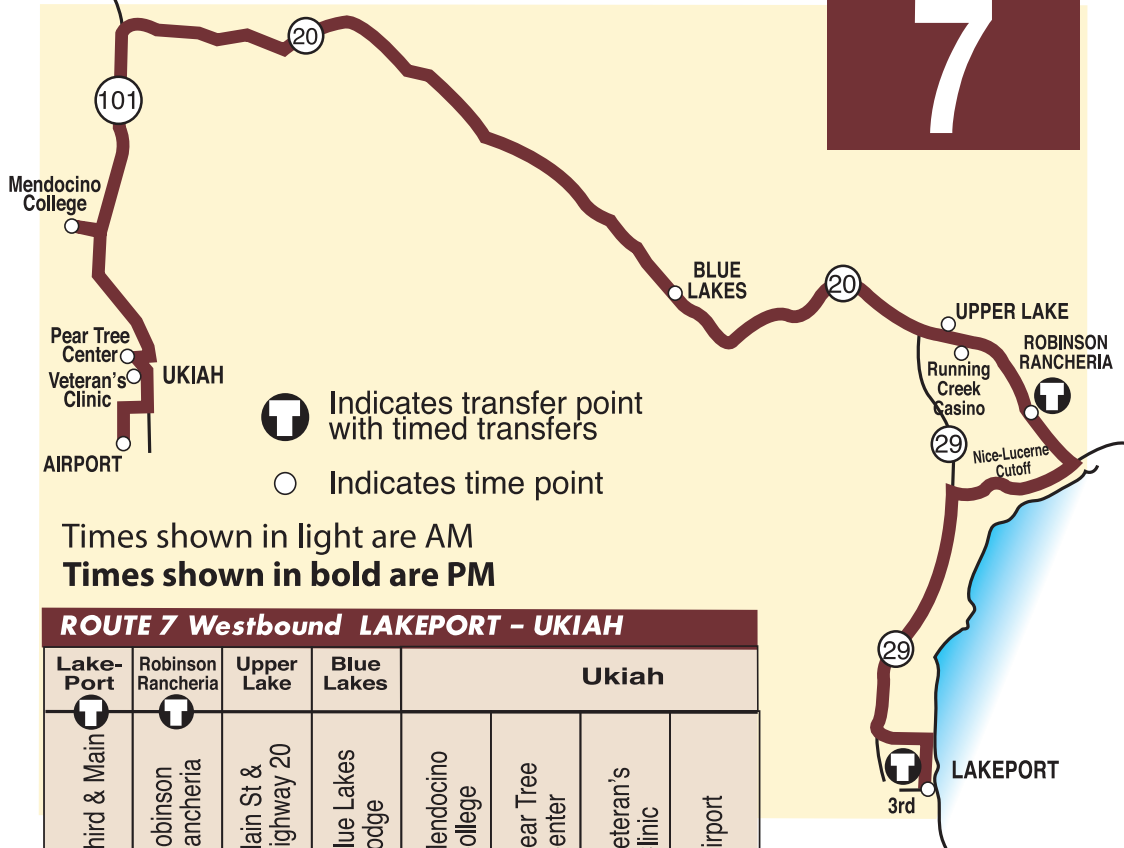

LAKEPORT - UKIAH

ROUTE 7

T Indicates transfer point with timed transfers
 ○ Indicates time point

Times shown in light are AM
 Times shown in bold are PM

ROUTE 7 Westbound LAKEPORT - UKIAH

Lake-Port	Robinson Rancheria	Upper Lake	Blue Lakes	Ukiah			
T	T						
Third & Main	Robinson Rancheria	Main St & Highway 20	Blue Lakes Lodge	Mendocino College	Pear Tree Center	Veteran's Clinic	Airport
LTA	LTA				MTA Amtrak		Grey-Hound
7:55	8:14	8:23	8:33	8:54	9:09	9:14	9:21
11:55	12:14	12:23	12:33	12:54	1:09	1:14	1:21
2:55	3:14	3:23	3:33	3:54	4:09	4:14	4:21
5:00	5:19	5:28	5:38	5:59	6:14	6:19	6:26

ROUTE 7 Eastbound UKIAH - LAKEPORT

Ukiah				Blue Lakes	Upper Lake	Robinson Rancheria	Lake-Port
						T	T
Airport	Veteran's Clinic	Pear Tree Center	Mendocino College	Blue Lakes Lodge	Main St & Highway 20	Robinson Rancheria	Third & Main
Grey-Hound		MTA Amtrak				LTA	LTA
9:30	9:37	9:42	9:57	10:18	10:28	10:37	10:56
2:00	2:07	2:12	2:27	2:46	2:56	3:05	3:26
4:30	4:37	4:42	4:57	5:18	5:28	5:37	5:56
7:00	7:07	7:12⁺	7:27	7:48	7:58	8:07	8:28

Transit Links

Continues to:
Route 4 - Clearlake and
Route 3 - Calistoga.

All Route 7 runs are express schedules with limited stops and operate Monday through Saturday

For more information about MTA, Amtrak, or Greyhound, go to "Other Transportation Links" at www.laketransit.org

* If you are arriving in Ukiah via Greyhound or Amtrak and your bus running is late, please call (707) 994-3334 as early as possible for connection information.

+ Does not connect with MTA CC Rider