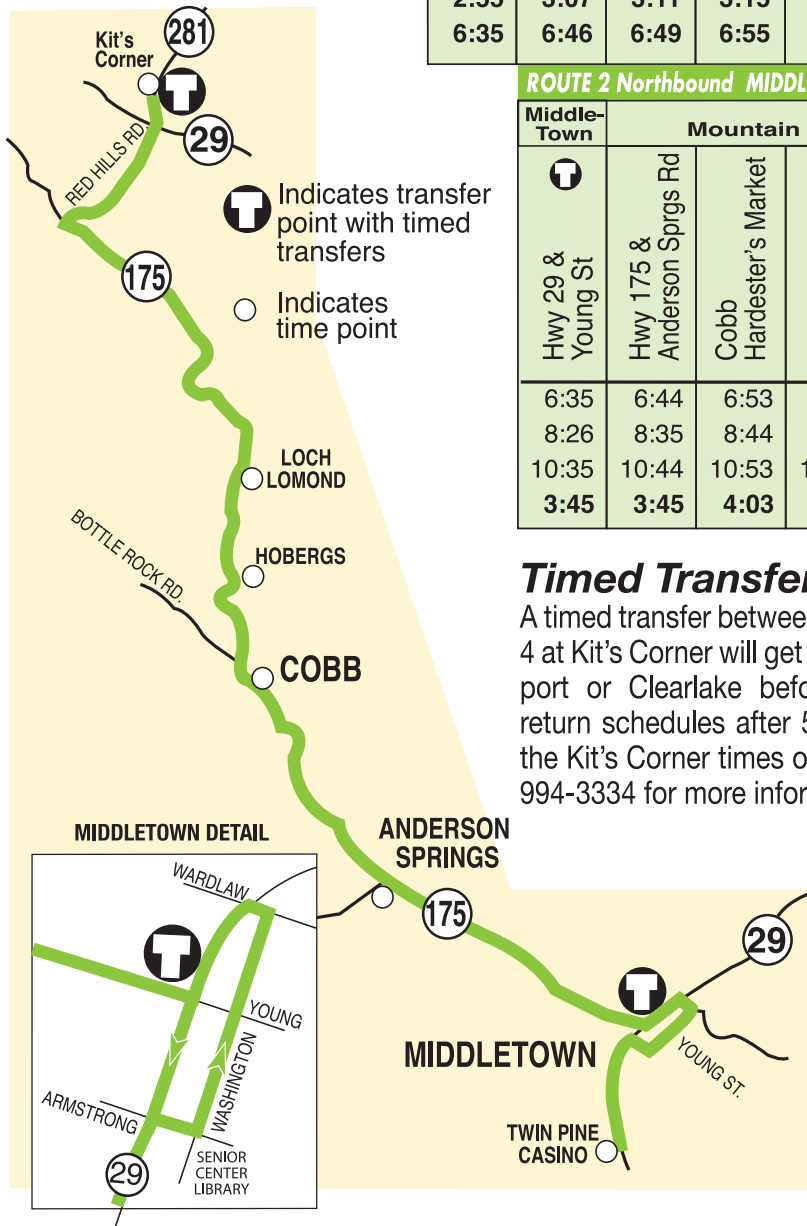

# ROUTE 2

# HIGHWAY 175 Kit's Corner to Middletown

Route 2 operates Monday through Friday only

Shaded times indicate Monday through Friday Service only

Times shown in light are AM

Times shown in bold are PM

ROUTE 2 Southbound KIT'S CORNER - MIDDLETOWN						
Soda Bay Rd	Mountain Resorts				Middletown	
Kit's Corner	Loch Lomond	Hobergs	Cobb Hardester's Market	Hwy 175 & Anderson Sprgs Rd	Twin Pine Casino	Hwy 29 & Young St
7:40	7:52	7:56	8:00	8:08	8:22	8:26
11:32	11:44	11:47	11:53	<b>12:01</b>	<b>12:15</b>	<b>12:19</b>
2:55	3:07	3:11	3:15	3:23	3:37	3:41
6:35	6:46	6:49	6:55	7:03	7:17	7:21

ROUTE 2 Northbound MIDDLETOWN - KIT'S CORNER					
Middle-Town	Mountain Resorts				Soda Bay Rd
Hwy 29 & Young St	Hwy 175 & Anderson Sprgs Rd	Cobb Hardester's Market	Hobergs	Loch Lomond	Kit's Corner
6:35	6:44	6:53	6:56	6:59	7:13
8:26	8:35	8:44	8:50	8:50	9:04
10:35	10:44	10:53	10:56	10:59	11:13
3:45	3:45	4:03	4:06	4:09	4:22

### Timed Transfers

A timed transfer between Route 2 and Route 4 at Kit's Corner will get commuters to Lakeport or Clearlake before 8:00 a.m., with return schedules after 5:00 p.m. Compare the Kit's Corner times or call Lake Transit at 994-3334 for more information