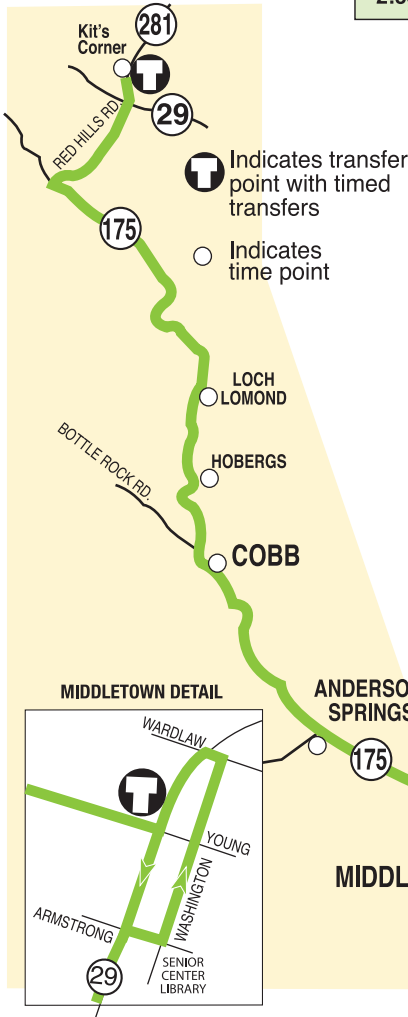

ROUTE 2

HIGHWAY 175 Kit's Corner to Middletown

Route 2 operates Monday through Friday only

Shaded times indicate Monday through Friday Service only

Times shown in light are AM

Times shown in bold are PM

ROUTE 2 Southbound KIT'S CORNER - MIDDLETOWN

Soda Bay Rd	Mountain Resorts				Middletown	
T						T
Kit's Corner	Loch Lomond	Hobergs	Cobb Harvester's Market	Hwy 175 & Anderson Sprgs Rd	Twin Pine Casino	Hwy 29 & Young St
7:40	7:52	7:56	8:00	8:08	8:22	8:26
11:40	11:52	11:55	12:01	12:09	12:23	12:27
2:55	3:07	3:11	3:15	3:23	3:37	3:41

ROUTE 2 Northbound MIDDLETOWN - KIT'S CORNER

Middle-Town	Mountain Resorts				Soda Bay Rd
T					T
Hwy 29 & Young St	Hwy 175 & Anderson Sprgs Rd	Cobb Harvester's Market	Hobergs	Loch Lomond	Kit's Corner
6:35	6:44	6:53	6:56	6:59	7:13
8:26	8:35	8:44	8:50	8:50	9:04
10:35	10:44	10:53	10:56	10:59	11:13
3:45	3:54	4:03	4:06	4:09	4:22

Timed Transfers

A timed transfer between Route 2 and Route 4 at Kit's Corner will get commuters to Lakeport or Clearlake before 8:00 a.m., with return schedules after 5:00 p.m. Compare the Kit's Corner times or call Lake Transit at 994-3334 for more information