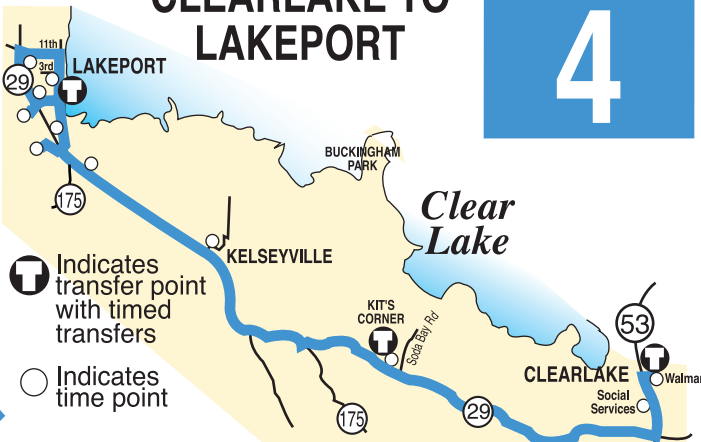

SOUTH SHORE

ROUTE 4

CLEARLAKE TO LAKEPORT

Indicates transfer point with timed transfers

Indicates time point

ROUTE 4 Westbound CLEARLAKE - LAKEPORT

Clear-Lake	Lower-Lake	Rivieras	Kelseyville	Lakeport				
Walmart	Highway 53 & Highway 29	Kitts Corner SR 29 & SR 281	Main & Fourth	Mendocino College Lake Center	S.Main & Peckham (K-Mart)	Parallel Dr. & Lakeport Blvd	Safeway	Third & Main
6:00	6:05	6:13	6:25	---	---	---	6:38	6:43
7:00	7:05	7:13	7:25	7:33	7:38	7:41	7:44	7:49
9:00	9:05	9:13	9:25	9:33	9:38	9:41	9:44	9:49
11:00	11:05	11:13	11:25	11:33	11:38	11:41	11:44	11:49
1:00	1:05	1:13	1:25	1:33	1:38	1:41	1:44	1:49
2:00	2:05	2:13	2:25	2:33	2:38	2:41	2:44	2:49
4:00	4:05	4:13	4:25	4:33	4:38	4:41	4:44	4:49
5:00	5:05	5:13	5:25	5:33	5:38	5:41	5:44	5:49

* * * * *

ROUTE 4 Eastbound LAKEPORT - CLEARLAKE

Lakeport				Kelseyville	Rivieras	Lower-Lake	Clear-Lake
Third & Main	Main & D	Social Security Parallel Dr.	S.Main & Peckham (K-Mart)	Main & Fourth	Kitts Corner SR 29 & SR 281	Highway 53 & Highway 29	Walmart
6:45	6:48	6:54	6:59	7:12	7:22	7:32	7:35
10:00	10:03	10:09	10:14	10:27	10:40	10:50	10:55
11:00	11:03	11:09	11:14	11:27	11:40	11:50	11:55
2:10	2:13	2:19	2:24	2:37	2:55	3:05	3:10
3:30	3:33	3:39	3:44	3:57	4:15	4:25	4:30
6:00	6:03	---	6:08	6:21	6:34	6:44	6:49
8:30	8:33	---	8:38	8:51	9:04	9:14	9:19

Times shown in light are AM
Times shown in bold are PM

Shaded times indicate Monday through Friday Service only

* connects with Route 7 - Ukiah

* * * * *