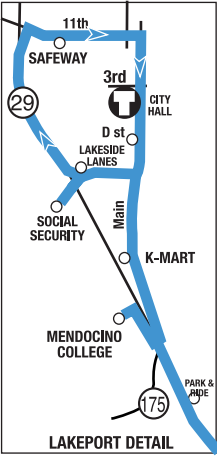

SOUTH SHORE

ROUTE 4

CLEARLAKE TO LAKEPORT

Indicates transfer point with timed transfers

Indicates time point

ROUTE 4 Westbound CLEARLAKE - LAKEPORT

Clear-Lake	Lower-Lake	Rivieras	Kelseyville	Lakeport				
Walmart	Highway 53 & Highway 29	Kitts Corner SR 29 & SR 281	Main & Fourth	Mendocino College Lake Center	S.Main & Peckham (K-Mart)	Parallel Dr. & Lakeport Blvd	Safeway	Third & Main
6:00	6:05	6:13	6:25	---	---	---	6:38	6:43
7:00	7:05	7:13	7:25	7:33	7:38	7:41	7:44	7:49
9:00	9:05	9:13	9:25	9:33	9:38	9:41	9:44	9:49
11:00	11:05	11:13	11:25	11:33	11:38	11:41	11:44	11:49
1:00	1:05	1:13	1:25	1:33	1:38	1:41	1:44	1:49
2:00	2:05	2:13	2:25	2:33	2:38	2:41	2:44	2:49
4:00	4:05	4:13	4:25	4:33	4:38	4:41	4:44	4:49
5:00	5:05	5:13	5:25	5:33	5:38	5:41	5:44	5:49

* * * * *

ROUTE 4 Eastbound LAKEPORT - CLEARLAKE

Lakeport				Kelseyville	Rivieras	Lower-Lake	Clear-Lake
Third & Main	Main & D	Social Security Parallel Dr.	S.Main & Peckham (K-Mart)	Main & Fourth	Kitts Corner SR 29 & SR 281	Highway 53 & Highway 29	Walmart
6:45	6:48	6:54	6:59	7:12	7:22	7:32	7:35
10:00	10:03	10:09	10:14	10:27	10:40	10:50	10:55
11:00	11:03	11:09	11:14	11:27	11:40	11:50	11:55
2:10	2:13	2:19	2:24	2:37	2:55	3:05	3:10
3:30	3:33	3:39	3:44	3:57	4:15	4:25	4:30
6:00	6:03	---	6:08	6:21	6:34	6:44	6:49
8:30	8:33	---	8:38	8:51	9:04	9:14	9:19

Times shown in light are AM
Times shown in bold are PM

Shaded times indicate Monday through Friday Service only

* connects with Route 7 - Ukiah

* * * * *