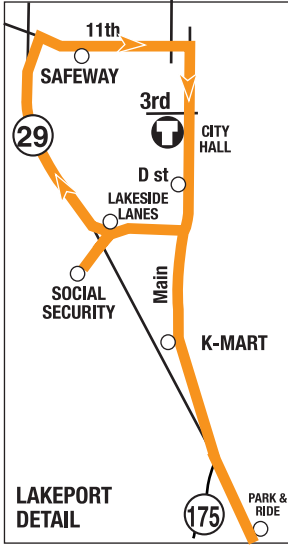

ROUTE 4A

SODA BAY KIT'S CORNER TO LAKEPORT

Route 4A operates Monday through Friday only

ROUTE 4A Westbound - KIT'S CORNER - LAKEPORT									
Soda Bay			Kelseyville	Finley	Big Valley-Rancheria	Lakeport			
T									T
Kit's Corner	Riviera Shopping Center	Soda Bay	Main & Fourth	Finley & Stone	Konocti Vista Casino	S. Main & Peckham (K-Mart)	Social Security	Safeway 11th St.	Third & Main
9:16	9:19	9:35	9:45	9:53	10:00	10:07	---	---	10:12
11:20	11:23	11:39	11:49	11:57	12:04	12:11	12:16	12:21	12:26
4:33	4:36	4:52	---	5:04	5:11	5:18	---	---	5:23

ROUTE 4A Eastbound - LAKEPORT - KIT'S CORNER							
Lakeport		Big Valley-Rancheria	Finley	Soda Bay			
T							T
Third & Main	Social Security	S. Main & Peckham (K-Mart)	Konocti Vista Casino	Finley & Stone	Soda Bay	Riviera Shopping Center	Kit's Corner
10:15	10:23	10:28	10:35	10:40	10:52	11:07	11:13
1:35	1:43	1:48	1:55	2:00	2:12	2:27	2:33
5:25	---	5:30	5:37	---	5:47	6:02	6:03