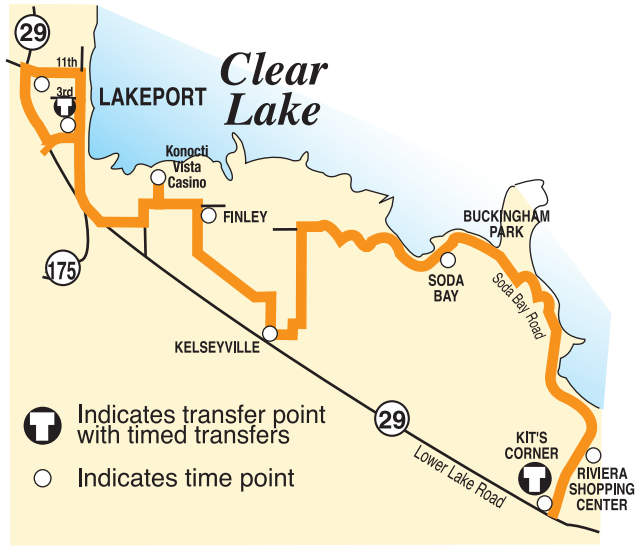

ROUTE 4A

SODA BAY KIT'S CORNER TO LAKEPORT

Route 4A operates Monday through Friday only

ROUTE 4A Westbound - KIT'S CORNER - LAKEPORT									
Soda Bay			Kelseyville	Finley	Big Valley-Rancheria	Lakeport			
T									T
Kit's Corner	Riviera Shopping Center	Soda Bay	Main & Fourth	Finley & Stone	Konocti Vista Casino	S. Main & Peckham (K-Mart)	Social Security	Safeway 11th St.	Third & Main
9:16	9:19	9:35	9:45	9:53	10:00	10:07	---	---	10:12
11:20	11:23	11:39	11:49	11:57	12:04	12:11	12:16	12:21	12:26
4:33	4:36	4:52	---	5:04	5:11	5:18	---	---	5:23

ROUTE 4A Eastbound - LAKEPORT - KIT'S CORNER							
Lakeport		Big Valley-Rancheria	Finley	Soda Bay			
T							T
Third & Main	Social Security	S. Main & Peckham (K-Mart)	Konocti Vista Casino	Finley & Stone	Soda Bay	Riviera Shopping Center	Kit's Corner
10:15	10:23	10:28	10:35	10:40	10:52	11:07	11:13
1:35	1:43	1:48	1:55	2:00	2:12	2:27	2:33
5:25	---	5:30	5:37	---	5:47	6:02	6:03

Shaded times indicate Monday through Friday Service only

Times shown in light are AM

Times shown in bold are PM