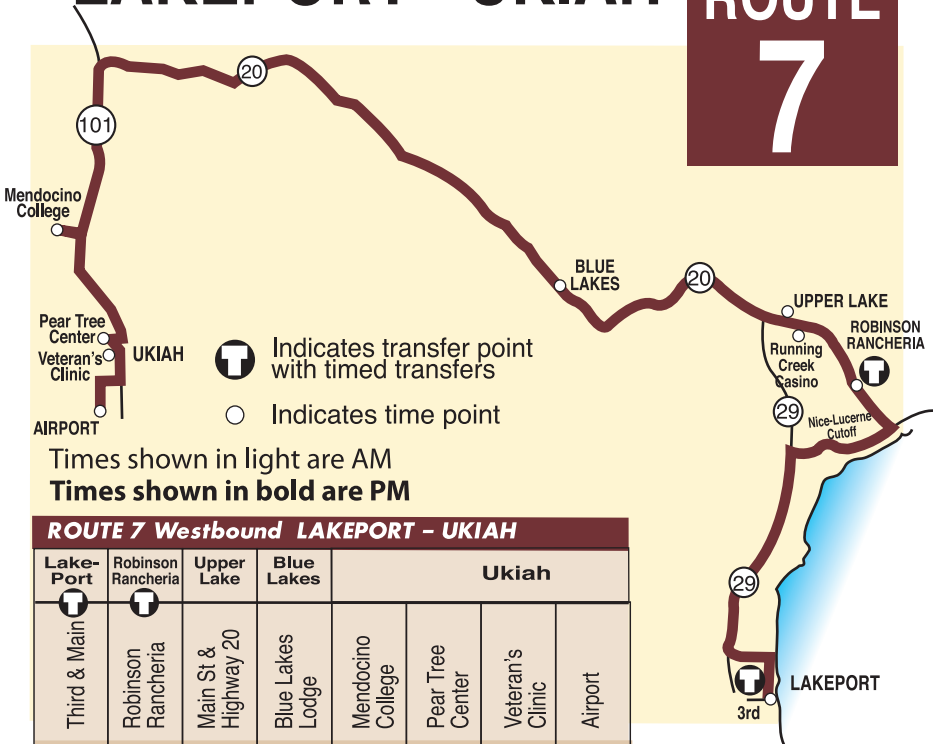

LAKEPORT - UKIAH

ROUTE 7

Times shown in light are AM
Times shown in bold are PM

ROUTE 7 Westbound LAKEPORT - UKIAH							
Lake-Port	Robinson Rancheria	Upper Lake	Blue Lakes	Ukiah			
T	T			Mendocino College	Pear Tree Center	Veteran's Clinic	Airport
Third & Main	Robinson Rancheria	Main St & Highway 20	Blue Lakes Lodge				
LTA	LTA				MTA Amtrak Greyhound		
7:55	8:14	8:23	8:33	8:54	9:09	9:14	9:21
11:55	12:14	12:23	12:33	12:54	1:09	1:14	1:21
2:55	3:14	3:23	3:33	3:54	4:09	4:14	4:21
5:00	5:19	5:28	5:38	5:59	6:14	6:19	6:26

ROUTE 7 Eastbound UKIAH - LAKEPORT							
Ukiah				Blue Lakes	Upper Lake	Robinson Rancheria	Lake-Port
Airport	Ukiah Valley Medical Center	Pear Tree Center	Mendocino College	Blue Lakes Lodge	Main St & Highway 20	Robinson Rancheria	Third & Main
		MTA Amtrak Greyhound				LTA	LTA
9:30	9:37	9:42	9:57	10:18	10:28	10:37	10:56
2:00	2:07	2:12	2:27	2:46	2:56	3:05	3:26
4:30	4:37	4:42	4:57	5:18	5:28	5:37	5:56
7:00	7:07	7:12	7:27	7:48	7:58	8:07	8:28

Transit Links

Continues to:
Route 4 - Clearlake and
Route 3 - Calistoga.

All Route 7 runs are express schedules with limited stops and operate Monday through Saturday

For more information about MTA, Amtrak, or Greyhound, go to "Other Transportation Links" at www.laketransit.org

* If you are arriving in Ukiah via Greyhound or Amtrak and your bus running is late, please call (707) 994-3334 as early as possible for connection information.