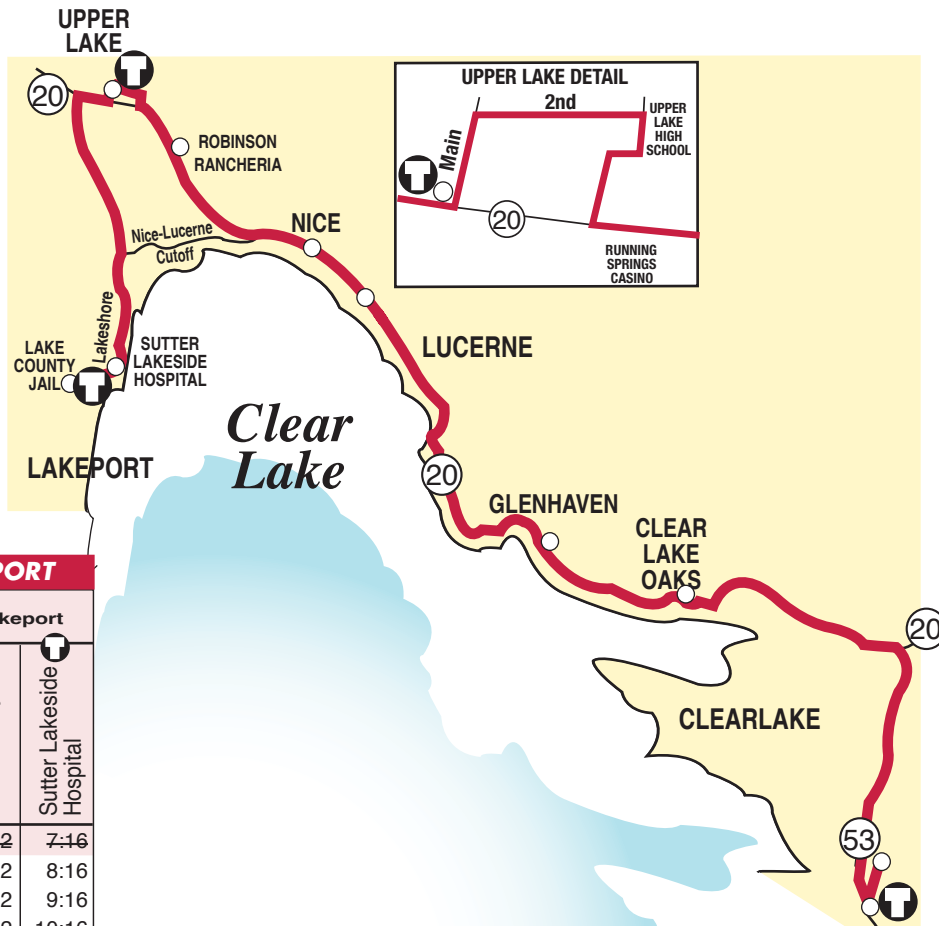

## ROUTE 1

### NORTH SHORE CLEARLAKE TO LAKEPORT

#### ROUTE 1 Westbound CLEARLAKE TO LAKEPORT

Clear-lake	Clear-lake Oaks	Glen-Haven	Lucerne	Nice		Upper Lake	Lakeport	
Walmart	Highway 20 Keyes	Highway 20 & Glenhaven	Highway 20 & 1st	Nice Post Office	Robinson Rancheria	Main St & Highway 20	Lake County Jail	Sutter Lakeside Hospital
6:00	6:13	6:23	6:43	6:47	6:55	7:04	7:12	7:16
7:00	7:13	7:23	7:43	7:47	7:55	8:04	8:12	8:16
8:00	8:13	8:23	8:43	8:47	8:55	9:04	9:12	9:16
9:00	9:13	9:23	9:43	9:47	9:55	10:04	10:12	10:16
10:00	10:13	10:23	10:43	10:47	10:55	11:04	11:12	11:16
11:00	11:13	11:23	11:43	11:47	11:55	<b>12:04</b>	<b>12:12</b>	<b>12:16</b>
<b>12:00</b>	<b>12:13</b>	<b>12:23</b>	<b>12:43</b>	<b>12:47</b>	<b>12:55</b>	1:04	1:12	1:16
2:00	2:13	2:23	2:43	2:47	2:55	3:04	3:12	3:16
3:00	3:13	3:23	3:43	3:47	3:55	4:04	4:12	4:16
4:00	4:13	4:23	4:43	4:47	4:55	5:04	5:12	5:16
6:00	6:13	6:23	6:43	6:47	6:55	7:04	--	7:16

#### Rider Bulletins

- Changes in routing through Lucerne - bus operates on Highway 20 in both directions
- No connections are available beyond Rays Food Place at 9:17 PM

Shaded times indicate Monday through Friday Service only