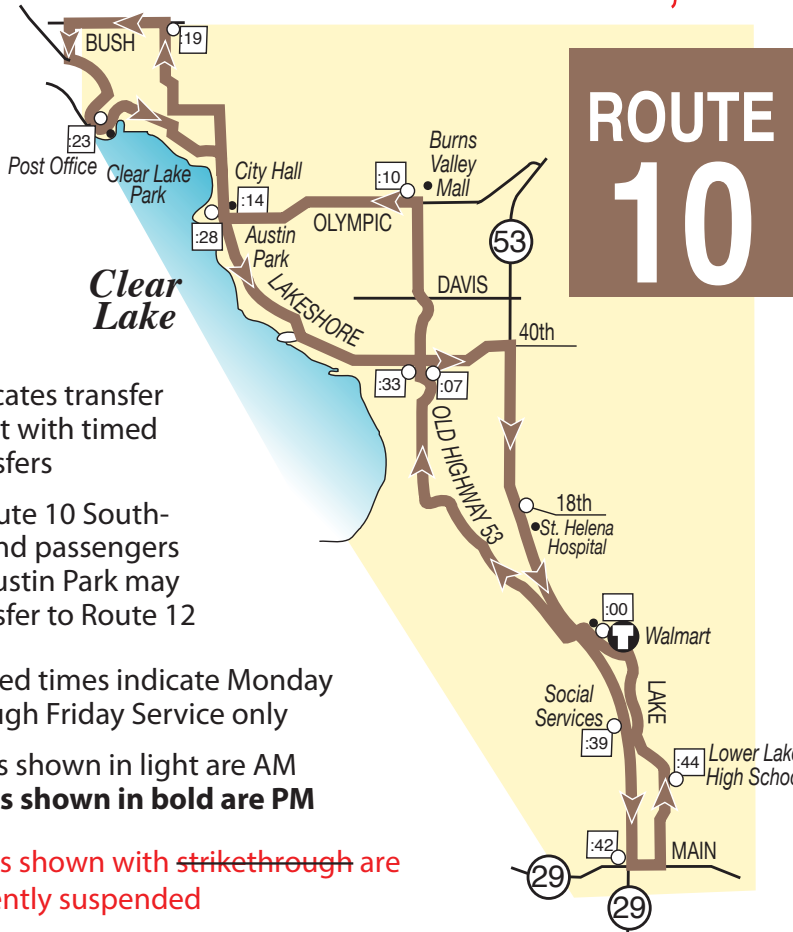

EFFECTIVE JUNE 1, 2021

ROUTE 10 - CLEARLAKE / CLEARLAKE PARK North Loop

	Walmart	Old 53 & Lakeshore	Burns Valley Mall	City Hall Olympic & Lakeshore	Bush & 2nd	Clearlake Park Post Office	Austin Park West*	Veteran's Clinic Lakeshore	Lake County Social Services	Hwy 53 & Main Lower Lake	Lower Lake High School	
	---	---	5:10	5:14	5:19	5:23	5:28	5:33	---	5:42	5:44	5:48
	6:00	6:07	6:10	6:14	6:19	6:23	6:28	6:33	6:39	6:42	6:44	6:48
	7:00	7:07	7:10	7:14	7:19	7:23	7:28	7:33	7:39	7:42	7:44	7:48
	8:00	8:07	8:10	8:14	8:19	8:23	8:28	8:33	8:39	8:42	8:44	8:48
	9:00	9:07	9:10	9:14	9:19	9:23	9:28	9:33	9:39	9:42	9:44	9:48
	10:00	10:07	10:10	10:14	10:19	10:23	10:28	10:33	10:39	10:42	10:44	10:48
	11:00	11:07	11:10	11:14	11:19	11:23	11:28	11:33	11:39	11:42	11:44	11:48
	12:00	12:07	12:10	12:14	12:19	12:23	12:28	12:33	12:39	12:42	12:44	12:48
	1:00	1:07	1:10	1:14	1:19	1:23	1:28	1:33	1:39	1:42	1:44	1:48
	2:00	2:07	2:10	2:14	2:19	2:23	2:28	2:33	2:39	2:42	2:44	2:48
	3:00	3:07	3:10	3:14	3:19	3:23	3:28	3:33	3:39	3:42	3:44	3:48
	4:00	4:07	4:10	4:14	4:19	4:23	4:28	4:33	4:39	4:42	4:44	4:48
	5:00	5:07	5:10	5:14	5:19	5:23	5:28	5:33	5:39	5:42	5:44	5:48
	6:00	6:07	6:10	6:14	6:19	6:23	6:28	6:33	---	6:42	6:44	6:48
	7:00	7:07	7:10	7:14	7:19	7:23	7:28	7:33				