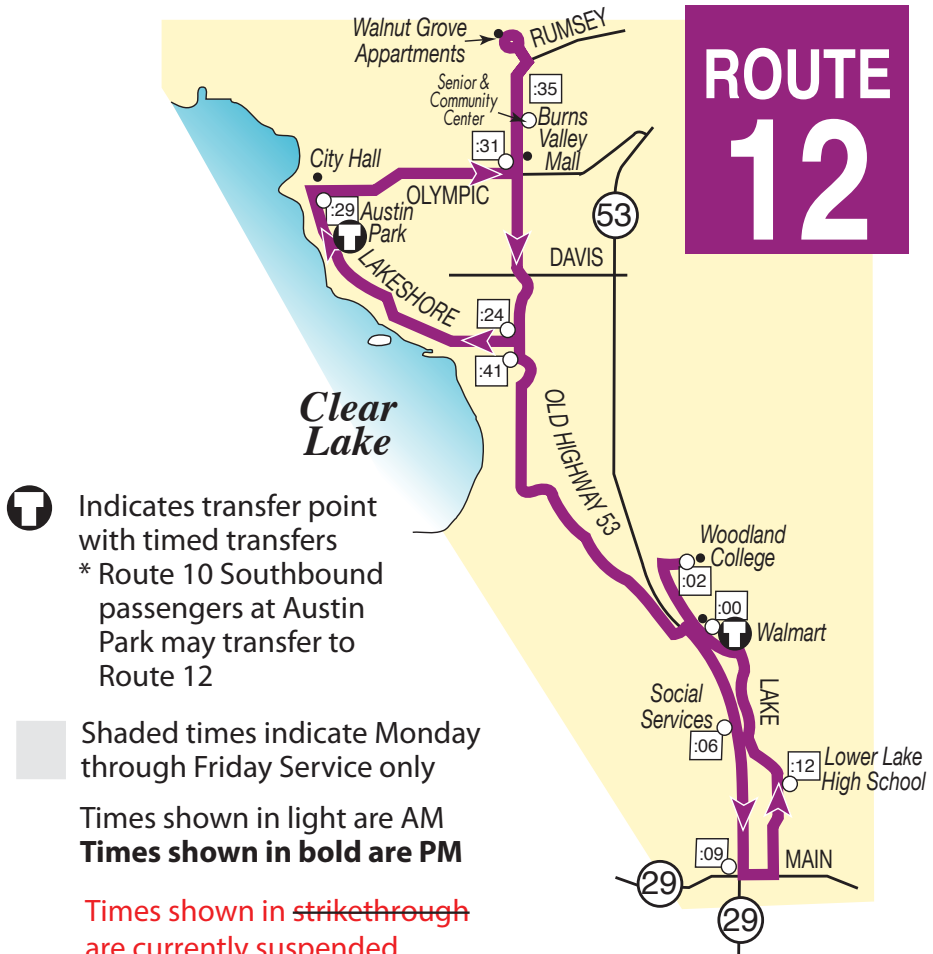

# EFFECTIVE JUNE 1, 2021

<b>ROUTE 12 - CLEARLAKE / LOWER LAKE South Loop</b>											
<b>T</b>					<b>T</b>		<b>T</b>				<b>T</b>
Walmart	Woodland College	Lake County Social Services	Highway 53 & Main Street	Lower Lake High School	Walmart	Old 53 & Lakeshore	Austin Park *	Burns Valley Mall	Senior Center	Old 53 & Lakeshore	Walmart
8:00	8:02	8:06	8:09	8:12	8:17	8:24	<del>8:29</del>	8:31	8:35	8:41	8:49
9:00	9:02	9:06	9:09	9:12	9:17	9:24	9:29	9:31	9:35	9:41	9:49
10:00	10:02	10:06	10:09	10:12	10:17	10:24	10:29	10:31	10:35	10:41	10:49
11:00	11:02	11:06	11:09	11:12	11:17	11:24	11:29	11:31	11:35	11:41	11:49
<b>12:00</b>	<b>12:02</b>	<b>12:06</b>	<b>12:09</b>	<b>12:12</b>	<b>12:17</b>	<b>12:24</b>	<b>12:29</b>	<b>12:31</b>	<b>12:35</b>	<b>12:41</b>	<b>12:49</b>
1:00	1:02	1:06	1:09	1:12	1:17	1:24	1:29	1:31	1:35	1:41	1:49
2:00	2:02	2:06	2:09	2:12	2:17	2:24	2:29	2:31	2:35	2:41	2:49
3:00	3:02	3:06	3:09	3:12	3:17	3:24	3:29	3:31	3:35	3:41	3:49
4:00	4:02	4:06	4:09	4:12	4:17	4:24	4:29	4:31	4:35	4:41	4:49