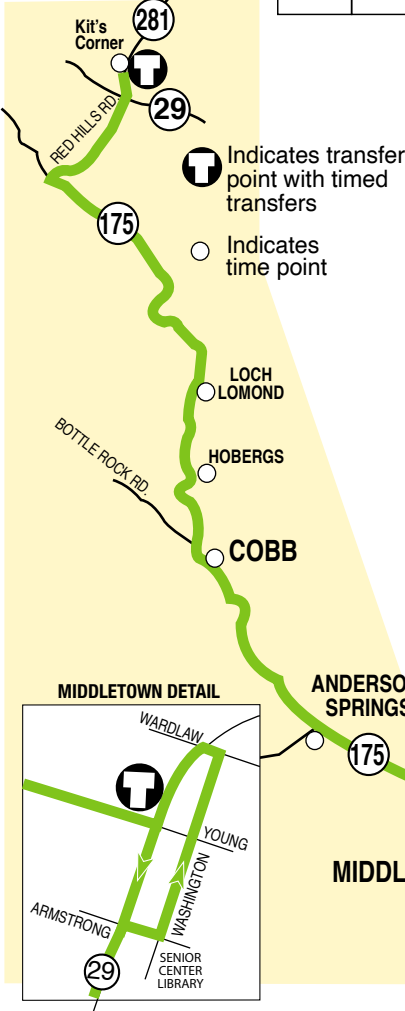

## HIGHWAY 175 Kit's Corner to Middletown

Route 2 operates Monday through Friday only

### ROUTE 2 Southbound KIT'S CORNER - MIDDLETOWN

Soda Bay Rd	Mountain Resorts				Middletown		
Riviera Shopping Center	Kit's Corner	Loch Lomond	Hobergs	Cobb Hardester's Market	Hwy 175 & Anderson Sprgs Rd	Twin Pine Casino	Hwy 29 & Young St
7:00	7:40	7:52	7:56	8:00	8:08	8:22	8:26
-	11:40	11:52	11:56	12:00	12:08	12:22	12:26
-	2:55	3:07	3:11	3:15	3:23	3:37	3:41

### ROUTE 2 Northbound MIDDLETOWN - KIT'S CORNER

Middle-Town	Mountain Resorts				Soda Bay Rd
Hwy 29 & Young St	Hwy 175 & Anderson Sprgs Rd	Cobb Hardester's Market	Hobergs	Loch Lomond	Kit's Corner
6:35	6:44	6:53	6:56	6:59	7:13
8:26	8:35	8:44	8:47	8:50	9:04
10:35	10:44	10:53	10:56	10:59	11:13
3:45	3:54	4:03	4:06	4:09	4:23

### Timed Transfers

A timed transfer between Route 2 and Route 4 at Kit's Corner will get commuters to Lakeport or Clearlake before 8:00 a.m., with return schedules after 5:00 p.m. Compare the Kit's Corner times or call Lake Transit at 994-3334 for more information