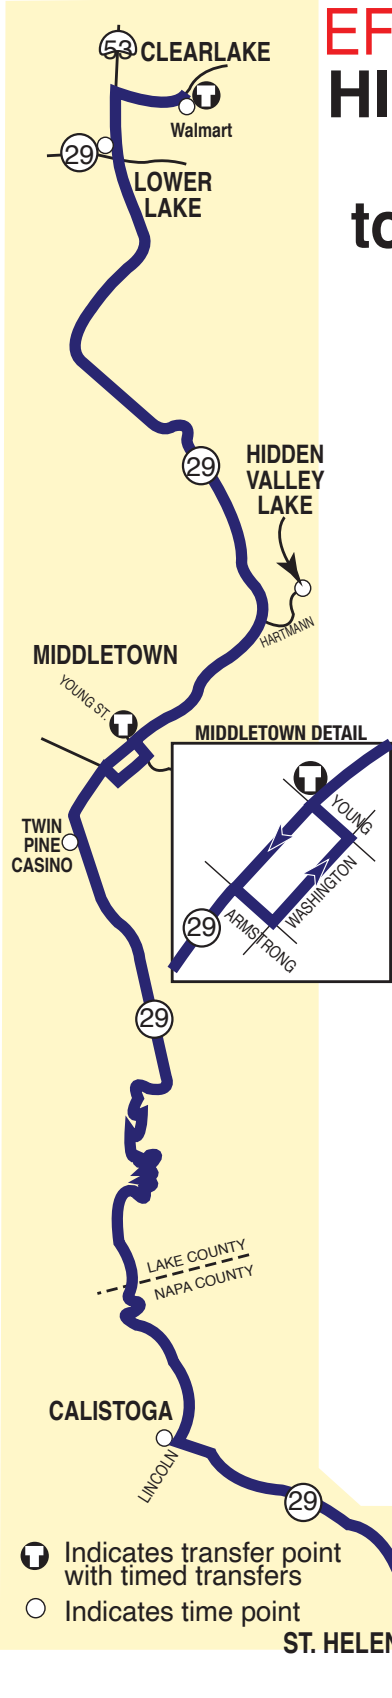

EFFECTIVE JUNE 1, 2021

HIGHWAY 29

Clearlake to Deer Park

ROUTE 3

ROUTE 3 Southbound CLEARLAKE - DEER PARK

Clear-Lake	Lower-Lake	Hidden Valley	Middle-Town	Middle-Town	Calis-toga	Deer Park
T Walmart	Highway 53 & Highway 29	Hartmann & Hidden Valley Rd	T Highway 29 & Young St	Twin Pine Casino	Lincoln Ave Bridge	St. Helena Hospital
6:10	6:14	6:20	6:30	6:44	7:20	---
7:55	7:59	8:14	8:21	8:30	9:00	9:20
12:45	12:49	1:04	1:11	1:20	1:50	2:10
4:50	4:54	5:09	5:19	5:24	5:55	---

ROUTE 3 Northbound DEER PARK - CLEARLAKE

Deer Park	Calis-toga	Middle-Town	Middle-Town	Hidden Valley	Lower-Lake	Clear-Lake
St. Helena Hospital	Lincoln Ave Bridge	Twin Pine Casino	T Highway 29 & Young St	Hartmann & Hidden Valley Rd	Highway 53 & Highway 29	T Walmart
---	7:32	8:08	8:13	8:23	8:38	8:42
9:30	9:50	10:20	10:26	10:41	10:56	11:00
2:20	2:40	3:10	3:16	3:31	3:46	3:50
---	5:55	6:25	6:30	6:40	6:55	6:59

All Route 3 schedules operate Monday - Saturday.

Transfer free between Lake Transit Route 3 and Napa's VINE Route 10, Calistoga Shuttle, or St. Helena Shuttle. Lake Transit accepts transfers from any of these.

Route 3 offers four daily roundtrips between Clearlake and Napa County destinations. St Helena Hospital at Deer Park is served twice daily. Connections are available to the Napa VINE transit routes at Calistoga. For information about the VINE, call 1-800-696-6443 or go to www.ride-thevine.com