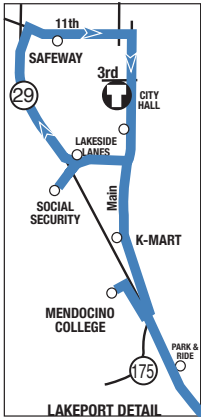

EFFECTIVE JUNE 1, 2021

SOUTH SHORE CLEARLAKE TO LAKEPORT

ROUTE 4

ROUTE 4 Westbound CLEARLAKE - LAKEPORT								
Clear-Lake	Lower-Lake	Rivieras	Kelseyville	Lakeport				
Walmart	Highway 53 & Highway 29	Kit's Corner SR 29 & SR 281	Main & Fourth	Mendocino College Lake Center	S. Main & Peckham (K-Mart)	Parallel Dr. & Lakeport Blvd	Safeway	Third & Main
6:00	6:05	6:13	6:25	---	---	---	6:38	6:43
7:00	7:05	7:13	7:25	7:33	7:38	7:41	7:44	7:49*
9:00	9:05	9:13	9:25	9:33	9:38	9:41	9:44	9:49
11:00	11:05	11:13	11:25	11:33	11:38	11:41	11:44	11:49*
1:00	1:05	1:13	1:25	1:33	1:38	1:41	1:44	1:49
2:00	2:05	2:13	2:25	2:33	2:38	2:41	2:44	2:49*
4:00	4:05	4:13	4:25	4:33	4:38	4:41	4:44	4:49*
5:00	5:05	5:13	5:25	5:33	5:38	5:41	5:44	5:49

Times shown with strikethrough are currently suspended

Route in yellow becomes last E/B Rt 4 - see table below

ROUTE 4 Eastbound LAKEPORT - CLEARLAKE							
Lakeport				Kelseyville	Rivieras	Lower-Lake	Clear-Lake
Third & Main	Main & D	Social Security Parallel Dr.	S. Main & Peckham (K-Mart)	Main & Fourth	Kit's Corner SR 29 & SR 281	Highway 53 & Highway 29	Walmart
6:45	6:48	6:54	6:59	7:12	7:22	7:32	7:35
10:00	10:03	10:09	10:14	10:27	10:40	10:50	10:55
11:00*	11:03	11:09	11:14	11:27	11:40	11:50	11:55
2:10	2:13	2:19	2:24	2:37	2:55	3:05	3:10
3:30*	3:33	3:39	3:44	3:57	4:15	4:25	4:30
6:30*	6:33	--	6:38	6:51	7:04	7:14	7:19
8:30*	8:33	--	8:38	8:51	9:04	9:14	9:19

Times shown in light are AM

Times shown in bold are PM

Shaded times indicate Monday through Friday Service only

* connects with Route 7 - Ukiah

Route 4 - Lakeport to Clearlake Eastbound							
Lakeport				Kelseyville	Rivieras	Lower Lake	Clearlake
Third & Main	Main & D Street	Social Security Parallel Dr	South Main @ Kmart	Main & Fourth	Kit's Corner S.R. 29 & S.R. 281	Hwy 53 & Hwy 29	Walmart
5:09	5:12	5:18	5:23	5:36	5:54	6:04	6:09