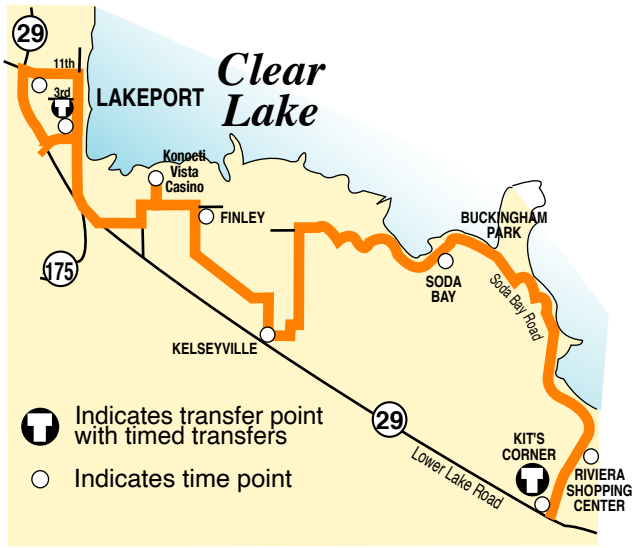

EFFECTIVE JUNE 1, 2021

**ROUTE  
4A**

**SODA BAY  
KIT'S CORNER TO LAKEPORT**  
Route 4A operates Monday through Friday only

**ROUTE 4A Westbound - KIT'S CORNER - LAKEPORT**

Soda Bay		Kelseyville	Finley	Big Valley-Rancheria	Lakeport				
<b>T</b>								<b>T</b>	
Kit's Corner	Riviera Shopping Center	Soda Bay	.Main & Fourth	Finley & Stone	Konocti Vista Casino	S.Main & Peckham (K-Mart)	Social Security	Safeway 11th St.	Third & Main
9:16	9:19	9:35	9:45	9:53	10:00	10:07	---	---	10:12
11:20	11:23	11:39	11:49	11:57	<b>12:04</b>	<b>12:11</b>	<b>12:16</b>	<b>12:21</b>	<b>12:26</b>
4:33	4:36	4:52	---	5:04	5:11	5:18	---	---	5:23

**ROUTE 4A Eastbound - LAKEPORT - KIT'S CORNER**

Lakeport	Big Valley-Rancheria		Finley	Soda Bay			
<b>T</b>						<b>T</b>	
Third & Main	Social Security	S.Main & Peckham (K-Mart)	Konocti Vista Casino	Finley & Stone	Soda Bay	Riviera Shopping Center	Kit's Corner
10:15	10:23	10:28	10:35	10:40	10:52	11:07	11:13
1:35	1:43	1:48	1:55	2:00	2:12	2:27	2:33
5:25	---	5:30	5:37	---	5:47	6:02	6:03

Shaded times indicate Monday through Friday Service only

Times shown in light are AM

**Times shown in bold are PM**