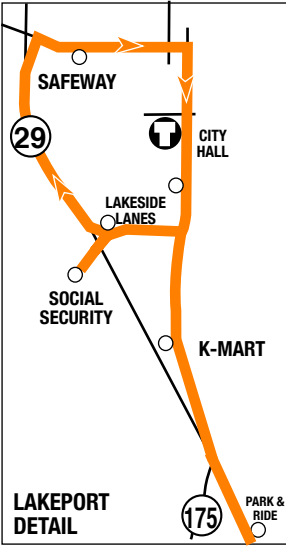

EFFECTIVE JUNE 1, 2021

**ROUTE  
4A**

**SODA BAY  
KIT'S CORNER TO LAKEPORT**  
Route 4A operates Monday through Friday only

**ROUTE 4A Westbound - KIT'S CORNER - LAKEPORT**

Soda Bay		Kelseyville	Finley	Big Valley-Rancheria	Lakeport				
<b>T</b>								<b>T</b>	
Kit's Corner	Riviera Shopping Center	Soda Bay	.Main & Fourth	Finley & Stone	Konocti Vista Casino	S.Main & Peckham (K-Mart)	Social Security	Safeway 11th St.	Third & Main
9:16	9:19	9:35	9:45	9:53	10:00	10:07	---	---	10:12
11:20	11:23	11:39	11:49	11:57	<b>12:04</b>	<b>12:11</b>	<b>12:16</b>	<b>12:21</b>	<b>12:26</b>
4:33	4:36	4:52	---	5:04	5:11	5:18	---	---	5:23

**ROUTE 4A Eastbound - LAKEPORT - KIT'S CORNER**

Lakeport	Big Valley-Rancheria		Finley	Soda Bay			
<b>T</b>						<b>T</b>	
Third & Main	Social Security	S.Main & Peckham (K-Mart)	Konocti Vista Casino	Finley & Stone	Soda Bay	Riviera Shopping Center	Kit's Corner
10:15	10:23	10:28	10:35	10:40	10:52	11:07	11:13
1:35	1:43	1:48	1:55	2:00	2:12	2:27	2:33
5:25	---	5:30	5:37	---	5:47	6:02	6:03