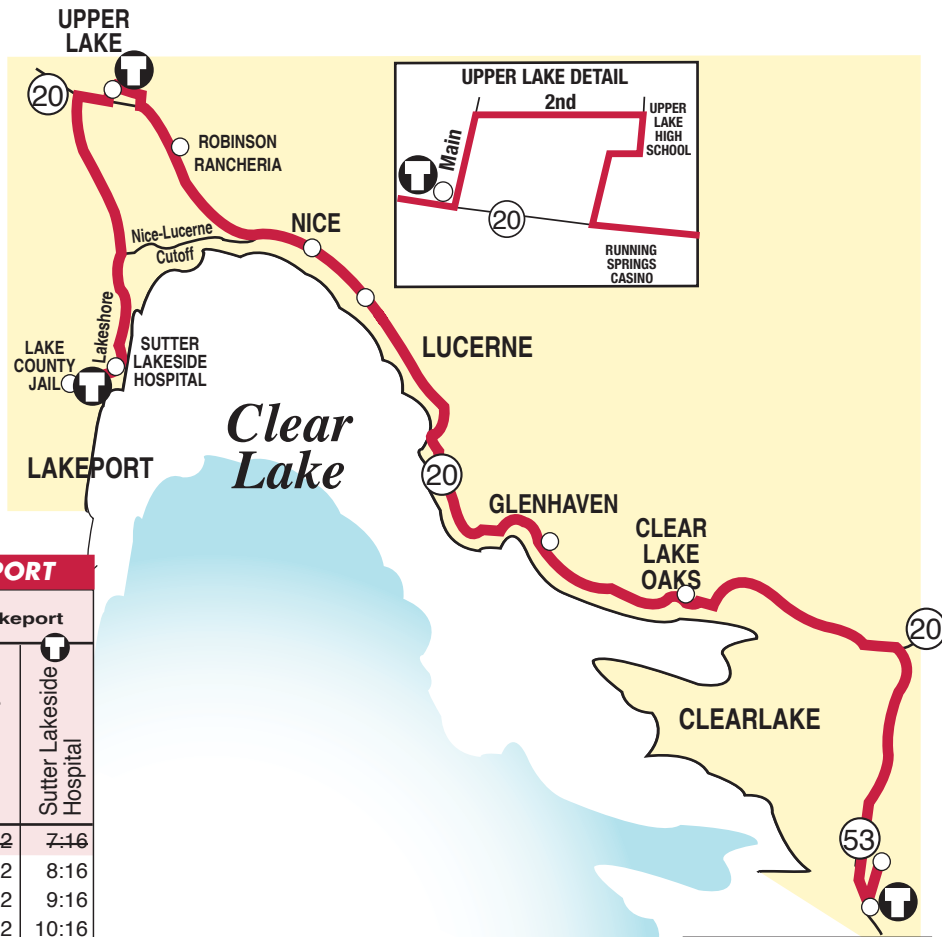

EFFECTIVE SEPTEMBER 13, 2021

ROUTE 1

NORTH SHORE CLEARLAKE TO LAKEPORT

ROUTE 1 Westbound CLEARLAKE TO LAKEPORT

Clear-lake	Clear-lake Oaks	Glen-Haven	Lucerne	Nice		Upper Lake	Lakeport	
Walmart	Highway 20 Keyes	Highway 20 & Glenhaven	Highway 20 & 1st	Nice Post Office	Robinson Rancheria	Main St & Highway 20	Lake County Jail	Sutter Lakeside Hospital
6:00	6:13	6:23	6:43	6:47	6:55	7:04	7:12	7:16
7:00	7:13	7:23	7:43	7:47	7:55	8:04	8:12	8:16
8:00	8:13	8:23	8:43	8:47	8:55	9:04	9:12	9:16
9:00	9:13	9:23	9:43	9:47	9:55	10:04	10:12	10:16
10:00	10:13	10:23	10:43	10:47	10:55	11:04	11:12	11:16
11:00	11:13	11:23	11:43	11:47	11:55	12:04	12:12	12:16
12:00	12:13	12:23	12:43	12:47	12:55	1:04	1:12	1:16
2:00	2:13	2:23	2:43	2:47	2:55	3:04	3:12	3:16
3:00	3:13	3:23	3:43	3:47	3:55	4:04	4:12	4:16
4:00	4:13	4:23	4:43	4:47	4:55	5:04	5:12	5:16
6:00	6:13	6:23	6:43	6:47	6:55	7:04	--	7:16

ROUTE 1 Eastbound LAKEPORT TO CLEARLAKE

Lake-Port	Upper Lake	Nice		Lucerne	Glen-Haven	Clear-lake Oaks	Clearlake	
Sutter Lakeside Hospital	Main St & Highway 20	Robinson Rancheria	Nice Post Office	Highway 20 & 1st	Highway 20 & Glenhaven	Highway 20 Keyes	Woodland College	Walmart
6:35	6:50	6:59	7:09	7:13	7:28	7:37	7:50	7:55
8:30	8:45	8:54	9:04	9:08	9:23	9:32	9:45	9:50
9:30	9:45	9:54	10:04	10:08	10:23	10:32	10:45	10:50
10:30	10:45	10:54	11:04	11:08	11:23	11:32	11:45	11:50
11:30	11:45	11:54	12:04	12:08	12:23	12:32	12:45	12:50
12:30	12:45	12:54	1:04	1:08	1:23	1:32	1:45	1:50
1:30	1:45	1:54	2:04	2:08	2:23	2:32	2:45	2:50
3:30	3:45	3:54	4:04	4:08	4:23	4:32	4:45	4:50
4:30	4:45	4:54	5:04	5:08	5:23	5:32	5:45	5:50
5:30	5:45	5:54	6:04	6:08	6:23	6:32	6:45	6:50
7:30	6:45	6:54	7:04	7:08	7:23	7:32	7:45	7:50
8:20	8:30	8:39	8:49	8:53	9:08	9:17	--	9:30

Indicates transfer point with timed transfers

Indicates time point

Rider Bulletins

- Changes in routing through Lucerne - bus operates on Highway 20 in both directions
- No connections are available beyond Rays Food Place at 9:17 PM