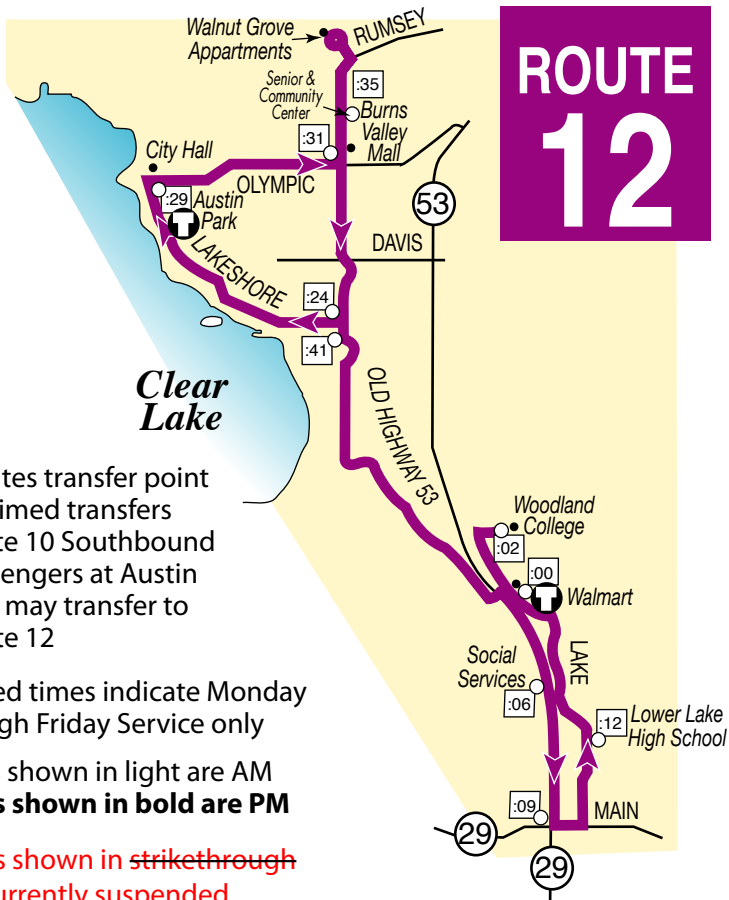

EFFECTIVE SEPTEMBER 13, 2021

ROUTE 12 - CLEARLAKE / LOWER LAKE South Loop												
T					T		T					T
Walmart	Woodland College	Lake County Social Services	Highway 53 & Main Street	Lower Lake High School	Walmart	Old 53 & Lakeshore	Austin Park *	Burns Valley Mall	Senior Center	Old 53 & Lakeshore	Walmart	
8:00	8:02	8:06	8:09	8:12	8:17	8:24	8:29	8:31	8:35	8:41	8:49	
9:00	9:02	9:06	9:09	9:12	9:17	9:24	9:29	9:31	9:35	9:41	9:49	
10:00	10:02	10:06	10:09	10:12	10:17	10:24	10:29	10:31	10:35	10:41	10:49	
11:00	11:02	11:06	11:09	11:12	11:17	11:24	11:29	11:31	11:35	11:41	11:49	
12:00	12:02	12:06	12:09	12:12	12:17	12:24	12:29	12:31	12:35	12:41	12:49	
1:00	1:02	1:06	1:09	1:12	1:17	1:24	1:29	1:31	1:35	1:41	1:49	
2:00	2:02	2:06	2:09	2:12	2:17	2:24	2:29	2:31	2:35	2:41	2:49	
3:00	3:02	3:06	3:09	3:12	3:17	3:24	3:29	3:31	3:35	3:41	3:49	
4:00	4:02	4:06	4:09	4:12	4:17	4:24	4:29	4:31	4:35	4:41	4:49	