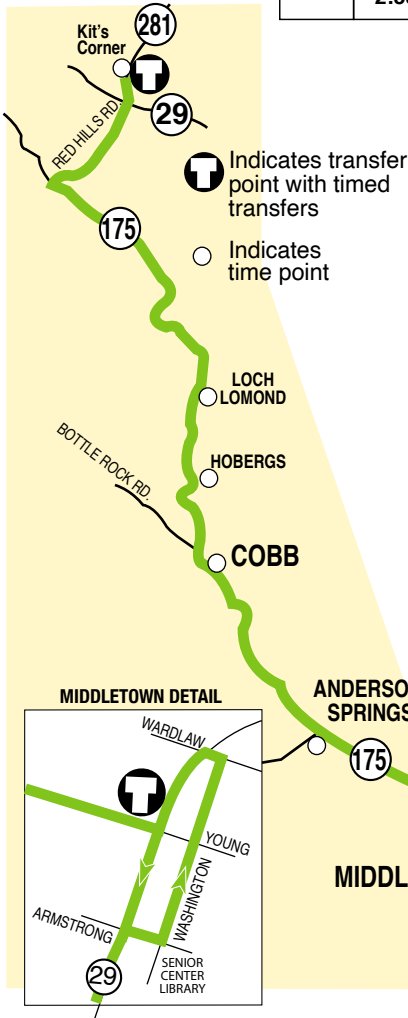

EFFECTIVE SEPTEMBER 13, 2021

ROUTE 2

HIGHWAY 175 Kit's Corner to Middletown

Route 2 operates Monday through Friday only

Shaded times indicate Monday through Friday Service only

Times shown in light are AM

Times shown in bold are PM

ROUTE 2 Southbound KIT'S CORNER - MIDDLETOWN

Soda Bay Rd	Mountain Resorts				Middletown		
Riviera Shopping Center	Kit's Corner	Loch Lomond	Hobergs	Cobb Hardester's Market	Hwy 175 & Anderson Sprgs Rd	Twin Pine Casino	Hwy 29 & Young St
7:00	7:40	7:52	7:56	8:00	8:08	8:22	8:26
-	11:40	11:52	11:56	12:00	12:08	12:22	12:26
-	2:55	3:07	3:11	3:15	3:23	3:37	3:41

ROUTE 2 Northbound MIDDLETOWN - KIT'S CORNER

Middle-Town	Mountain Resorts				Soda Bay Rd
Hwy 29 & Young St	Hwy 175 & Anderson Sprgs Rd	Cobb Hardester's Market	Hobergs	Loch Lomond	Kit's Corner
6:35	6:44	6:53	6:56	6:59	7:13
8:26	8:35	8:44	8:47	8:50	9:04
10:35	10:44	10:53	10:56	10:59	11:13
3:45	3:54	4:03	4:06	4:09	4:23

Timed Transfers

A timed transfer between Route 2 and Route 4 at Kit's Corner will get commuters to Lakeport or Clearlake before 8:00 a.m., with return schedules after 5:00 p.m. Compare the Kit's Corner times or call Lake Transit at 994-3334 for more information