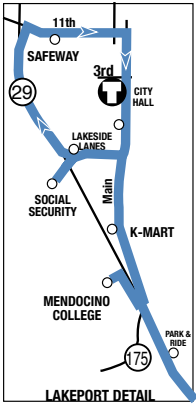

# SOUTH SHORE CLEARLAKE TO LAKEPORT

## ROUTE 4

**T** Indicates transfer point with timed transfers  
**O** Indicates time point

ROUTE 4 Westbound CLEARLAKE - LAKEPORT								
Clear-Lake	Lower-Lake	Rivieras	Kelsey-ville	Lakeport				
<b>T</b>		<b>O</b>						<b>T</b>
Walmart	Highway 53 & Highway 29	Kits Corner SR 29 & SR 281	Main & Fourth	Mendocino College Lake Center	S.Main & Peckham (K-Mart)	Parallel Dr. & Lakeport Blvd	Safeway	Third & Main
6:00	6:05	6:13	6:25	---	---	---	6:38	6:43
7:00	7:05	7:13	7:25	7:33	7:38	7:41	7:44	7:49*
9:00	9:05	9:13	9:25	9:33	9:38	9:41	9:44	9:49
11:00	11:05	11:13	11:25	11:33	11:38	11:41	11:44	11:49*
<b>1:00</b>	<b>1:05</b>	<b>1:13</b>	<b>1:25</b>	<b>1:33</b>	<b>1:38</b>	<b>1:41</b>	<b>1:44</b>	<b>1:49</b>
<b>2:00</b>	<b>2:05</b>	<b>2:13</b>	<b>2:25</b>	<b>2:33</b>	<b>2:38</b>	<b>2:41</b>	<b>2:44</b>	<b>2:49*</b>
<b>4:00</b>	<b>4:05</b>	<b>4:13</b>	<b>4:25</b>	<b>4:33</b>	<b>4:38</b>	<b>4:41</b>	<b>4:44</b>	<b>4:49±</b>
<b>5:00</b>	<b>5:05</b>	<b>5:13</b>	<b>5:25</b>	<b>5:33</b>	<b>5:38</b>	<b>5:41</b>	<b>5:44</b>	<b>5:49</b>

Times shown with **strikethrough** are currently suspended

Route in yellow becomes an additional E/B Rt 4 - see table below

ROUTE 4 Eastbound LAKEPORT - CLEARLAKE							
Lakeport				Kelsey-ville	Rivieras	Lower-Lake	Clear-Lake
<b>T</b>					<b>O</b>		<b>T</b>
Third & Main	Main & D	Social Security Parallel Dr.	S.Main & Peckham (K-Mart)	Main & Fourth	Kits Corner SR 29 & SR 281	Highway 53 & Highway 29	Walmart
6:45	6:48	6:54	6:59	7:12	7:22	7:32	7:35
10:00	10:03	10:09	10:14	10:27	10:40	10:50	10:55
11:00*	11:03	11:09	11:14	11:27	11:40	11:50	11:55
<b>2:10</b>	<b>2:13</b>	<b>2:19</b>	<b>2:24</b>	<b>2:37</b>	<b>2:55</b>	<b>3:05</b>	<b>3:10</b>
<b>3:30*</b>	<b>3:33</b>	<b>3:39</b>	<b>3:44</b>	<b>3:57</b>	<b>4:15</b>	<b>4:25</b>	<b>4:30</b>
<b>6:30*</b>	<b>6:33</b>	--	<b>6:38</b>	<b>6:51</b>	<b>7:04</b>	<b>7:14</b>	<b>7:19</b>
<b>8:30±</b>	<b>8:33</b>	--	<b>8:38</b>	<b>8:54</b>	<b>9:04</b>	<b>9:14</b>	<b>9:19</b>