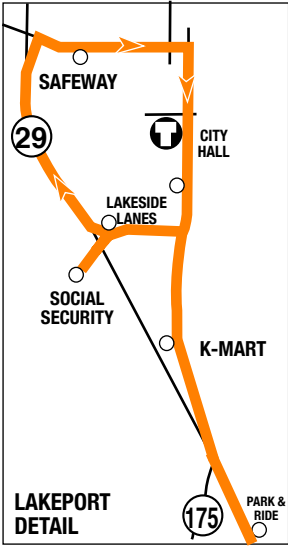

## ROUTE 4A

# SODA BAY KIT'S CORNER TO LAKEPORT

Route 4A operates Monday through Friday only

ROUTE 4A Westbound - KIT'S CORNER - LAKEPORT									
Soda Bay			Kelseyville	Finley	Big Valley-Rancheria	Lakeport			
T									T
Kit's Corner	Riviera Shopping Center	Soda Bay	.Main & Fourth	Finley & Stone	Konocti Vista Casino	S.Main & Peckham (K-Mart)	Social Security	Safeway 11th St.	Third & Main
9:16	9:19	9:35	9:45	9:53	10:00	10:07	---	---	10:12
11:20	11:23	11:39	11:49	11:57	<b>12:04</b>	<b>12:11</b>	<b>12:16</b>	<b>12:21</b>	<b>12:26</b>
4:33	4:36	4:52	---	5:04	5:11	5:18	---	---	5:23

ROUTE 4A Eastbound - LAKEPORT - KIT'S CORNER							
Lakeport		Big Valley-Rancheria	Finley	Soda Bay			
T							T
Third & Main	Social Security	S.Main & Peckham (K-Mart)	Konocti Vista Casino	Finley & Stone	Soda Bay	Riviera Shopping Center	Kit's Corner
10:15	10:23	10:28	10:35	10:40	10:52	11:07	11:13
1:35	1:43	1:48	1:55	2:00	2:12	2:27	2:33
5:25	---	5:30	5:37	---	5:47	6:02	6:03