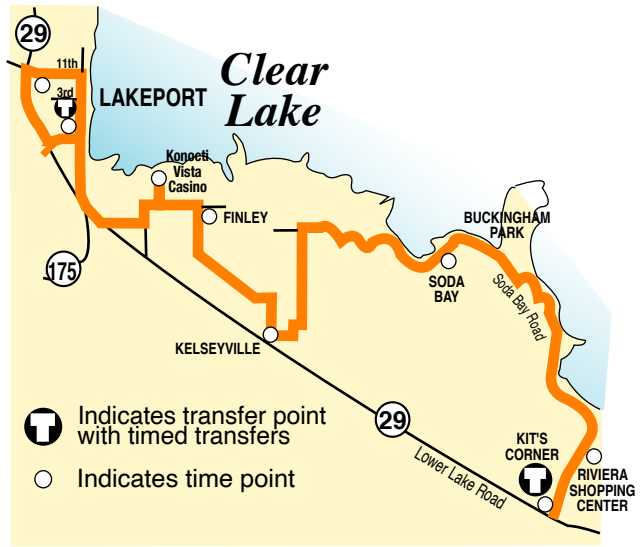

## ROUTE 4A

# SODA BAY KIT'S CORNER TO LAKEPORT

Route 4A operates Monday through Friday only

ROUTE 4A Westbound - KIT'S CORNER - LAKEPORT									
Soda Bay			Kelseyville	Finley	Big Valley-Rancheria	Lakeport			
T									T
Kit's Corner	Riviera Shopping Center	Soda Bay	.Main & Fourth	Finley & Stone	Konocti Vista Casino	S.Main & Peckham (K-Mart)	Social Security	Safeway 11th St.	Third & Main
9:16	9:19	9:35	9:45	9:53	10:00	10:07	---	---	10:12
11:20	11:23	11:39	11:49	11:57	<b>12:04</b>	<b>12:11</b>	<b>12:16</b>	<b>12:21</b>	<b>12:26</b>
4:33	4:36	4:52	---	5:04	5:11	5:18	---	---	5:23

ROUTE 4A Eastbound - LAKEPORT - KIT'S CORNER							
Lakeport		Big Valley-Rancheria	Finley	Soda Bay			
T							T
Third & Main	Social Security	S.Main & Peckham (K-Mart)	Konocti Vista Casino	Finley & Stone	Soda Bay	Riviera Shopping Center	Kit's Corner
10:15	10:23	10:28	10:35	10:40	10:52	11:07	11:13
1:35	1:43	1:48	1:55	2:00	2:12	2:27	2:33
5:25	---	5:30	5:37	---	5:47	6:02	6:03

Shaded times indicate Monday through Friday Service only

Times shown in light are AM  
**Times shown in bold are PM**