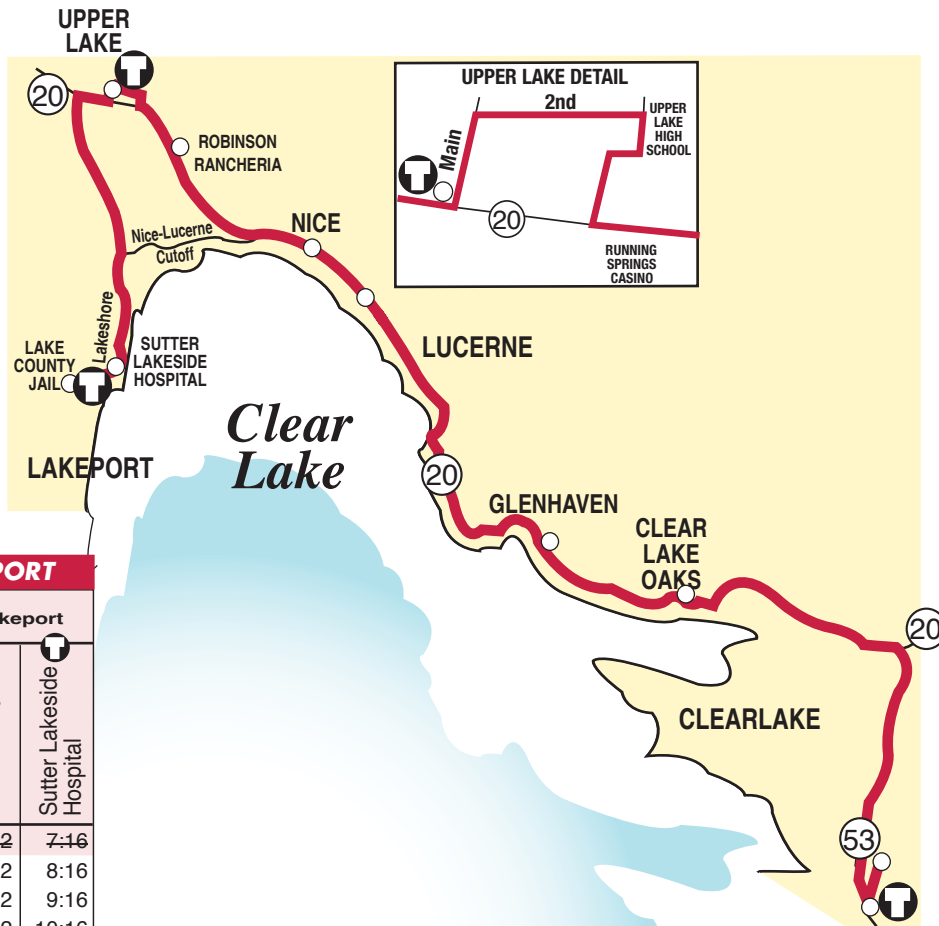

## ROUTE 1

### NORTH SHORE CLEARLAKE TO LAKEPORT

#### ROUTE 1 Westbound CLEARLAKE TO LAKEPORT

Clear-lake	Clear-lake Oaks	Glen-Haven	Lucerne	Nice		Upper Lake	Lakeport	
Walmart	Highway 20 Keyes	Highway 20 & Glenhaven	Highway 20 & 1st	Nice Post Office	Robinson Rancheria	Main St & Highway 20	Lake County Jail	Sutter Lakeside Hospital
6:00	6:13	6:23	6:43	6:47	6:55	7:04	7:12	7:16
7:00	7:13	7:23	7:43	7:47	7:55	8:04	8:12	8:16
8:00	8:13	8:23	8:43	8:47	8:55	9:04	9:12	9:16
9:00	9:13	9:23	9:43	9:47	9:55	10:04	10:12	10:16
10:00	10:13	10:23	10:43	10:47	10:55	11:04	11:12	11:16
11:00	11:13	11:23	11:43	11:47	11:55	<b>12:04</b>	12:12	12:16
12:00	12:13	12:23	12:43	12:47	12:55	1:04	1:12	1:16
2:00	2:13	2:23	2:43	2:47	2:55	3:04	3:12	3:16
3:00	3:13	3:23	3:43	3:47	3:55	4:04	4:12	4:16
4:00	4:13	4:23	4:43	4:47	4:55	5:04	5:12	5:16
6:00	6:13	6:23	6:43	6:47	6:55	7:04	--	7:16

#### Rider Bulletins

- Changes in routing through Lucerne - bus operates on Highway 20 in both directions
- No connections are available beyond Rays Food Place at 9:17 PM

Shaded times indicate Monday through Friday Service only