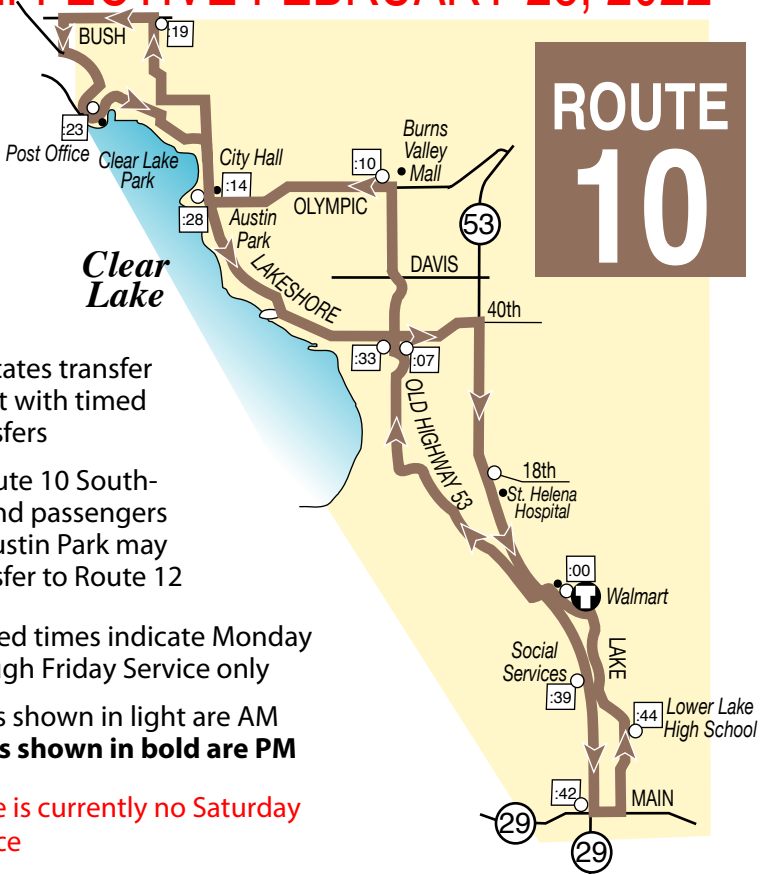

EFFECTIVE FEBRUARY 28, 2022

ROUTE 10

T Indicates transfer point with timed transfers

* Route 10 South-bound passengers at Austin Park may transfer to Route 12

Shaded times indicate Monday through Friday Service only