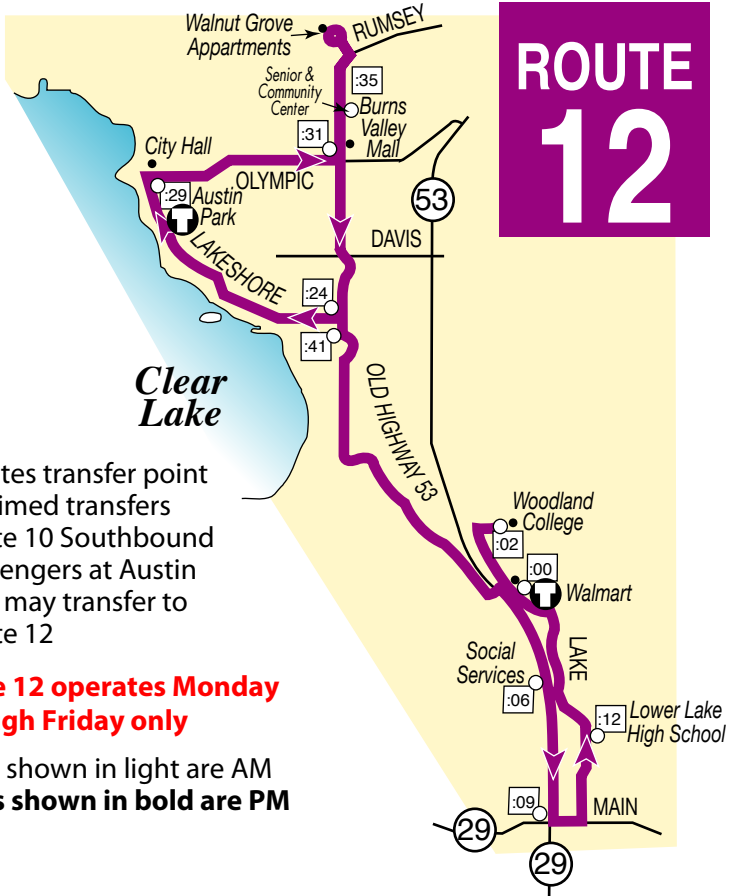

## ROUTE 12

**T** Indicates transfer point with timed transfers  
 \* Route 10 Southbound passengers at Austin Park may transfer to Route 12

**Route 12 operates Monday through Friday only**

Times shown in light are AM  
**Times shown in bold are PM**

<b>ROUTE 12 - CLEARLAKE / LOWER LAKE South Loop</b>											
<b>T</b>					<b>T</b>		<b>T</b>				<b>T</b>
Walmart	Woodland College	Lake County Social Services	Highway 53 & Main Street	Lower Lake High School	Walmart	Old 53 & Lakeshore	Austin Park *	Burns Valley Mall	Senior Center	Old 53 & Lakeshore	Walmart
8:00	8:02	8:06	8:09	8:12	8:17	8:24	8:29	8:31	8:35	8:41	8:49
9:00	9:02	9:06	9:09	9:12	9:17	9:24	9:29	9:31	9:35	9:41	9:49
10:00	10:02	10:06	10:09	10:12	10:17	10:24	10:29	10:31	10:35	10:41	10:49
11:00	11:02	11:06	11:09	11:12	11:17	11:24	11:29	11:31	11:35	11:41	11:49
<b>12:00</b>	<b>12:02</b>	<b>12:06</b>	<b>12:09</b>	<b>12:12</b>	<b>12:17</b>	<b>12:24</b>	<b>12:29</b>	<b>12:31</b>	<b>12:35</b>	<b>12:41</b>	<b>12:49</b>
<b>1:00</b>	<b>1:02</b>	<b>1:06</b>	<b>1:09</b>	<b>1:12</b>	<b>1:17</b>	<b>1:24</b>	<b>1:29</b>	<b>1:31</b>	<b>1:35</b>	<b>1:41</b>	<b>1:49</b>
<b>2:00</b>	<b>2:02</b>	<b>2:06</b>	<b>2:09</b>	<b>2:12</b>	<b>2:17</b>	<b>2:24</b>	<b>2:29</b>	<b>2:31</b>	<b>2:35</b>	<b>2:41</b>	<b>2:49</b>
<b>3:00</b>	<b>3:02</b>	<b>3:06</b>	<b>3:09</b>	<b>3:12</b>	<b>3:17</b>	<b>3:24</b>	<b>3:29</b>	<b>3:31</b>	<b>3:35</b>	<b>3:41</b>	<b>3:49</b>
<b>4:00</b>	<b>4:02</b>	<b>4:06</b>	<b>4:09</b>	<b>4:12</b>	<b>4:17</b>	<b>4:24</b>	<b>4:29</b>	<b>4:31</b>	<b>4:35</b>	<b>4:41</b>	<b>4:49</b>