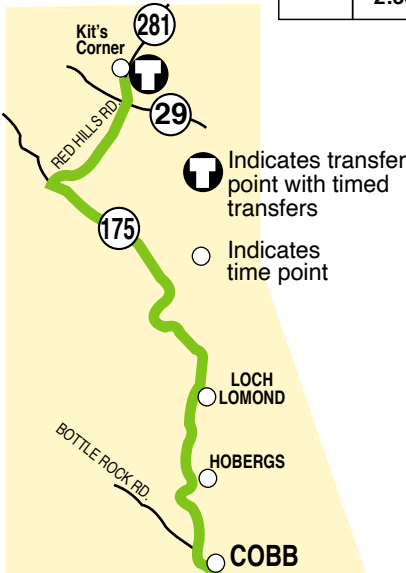

EFFECTIVE FEBRUARY 28, 2022

**ROUTE  
2**

**HIGHWAY 175  
Kit's Corner to Middletown**

Route 2 operates Monday through Friday only

Times shown in light are AM  
Times shown in bold are PM

**ROUTE 2 Southbound KIT'S CORNER - MIDDLETOWN**

Soda Bay Rd	Mountain Resorts				Middletown		
Riviera Shopping Center	Kit's Corner	Loch Lomond	Hobergs	Cobb Hardester's Market	Hwy 175 & Anderson Sprgs Rd	Twin Pine Casino	Hwy 29 & Young St
7:00	7:40	7:52	7:56	8:00	8:08	8:22	8:26
-	11:40	11:52	11:56	<b>12:00</b>	<b>12:08</b>	<b>12:22</b>	<b>12:26</b>
-	<b>2:55</b>	<b>3:07</b>	<b>3:11</b>	<b>3:15</b>	<b>3:23</b>	<b>3:37</b>	<b>3:41</b>

**ROUTE 2 Northbound MIDDLETOWN - KIT'S CORNER**

Middle-Town	Mountain Resorts				Soda Bay Rd
Hwy 29 & Young St	Hwy 175 & Anderson Sprgs Rd	Cobb Hardester's Market	Hobergs	Loch Lomond	Kit's Corner
6:35	6:44	6:53	6:56	6:59	7:13
8:26	8:35	8:44	8:47	8:50	9:04
10:35	10:44	10:53	10:56	10:59	11:13
<b>3:45</b>	<b>3:54</b>	<b>4:03</b>	<b>4:06</b>	<b>4:09</b>	<b>4:23</b>

**T** Indicates transfer point with timed transfers  
○ Indicates time point

**Timed Transfers**

A timed transfer between Route 2 and Route 4 at Kit's Corner will get commuters to Lakeport or Clearlake before 8:00 a.m., with return schedules after 5:00 p.m. Compare the Kit's Corner times or call Lake Transit at 994-3334 for more information