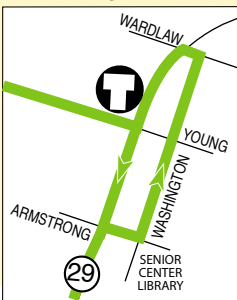

MIDDLETOWN DETAIL

ANDERSON SPRINGS

MIDDLETOWN

TWIN PINE CASINO