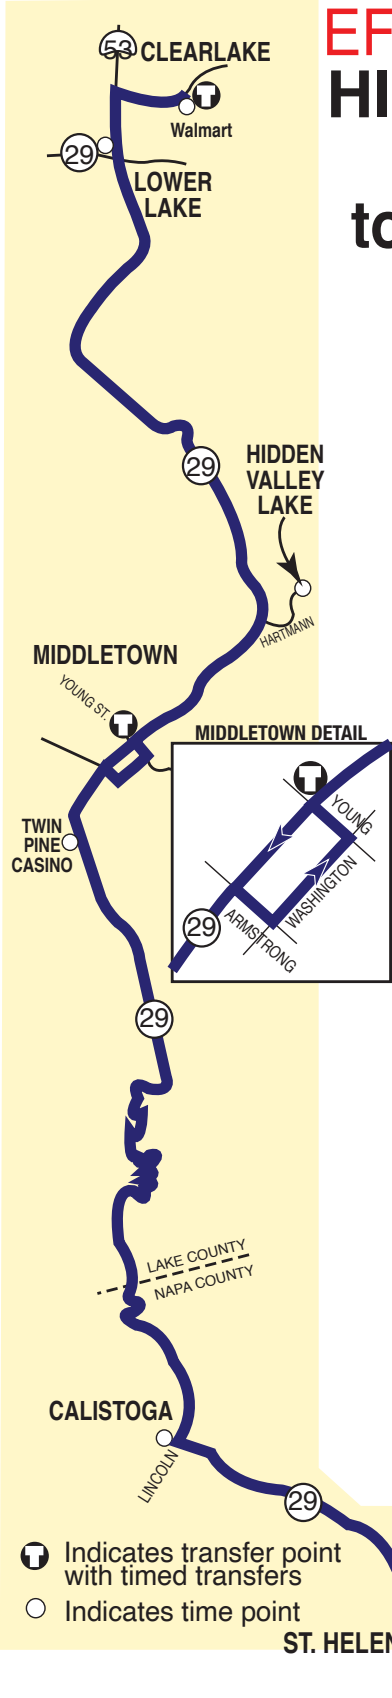

EFFECTIVE FEB. 28, 2022

HIGHWAY 29 Clearlake to Deer Park

**ROUTE
3**

There is currently no Saturday service

ROUTE 3 Southbound CLEARLAKE - DEER PARK

Clear-Lake	Lower-Lake	Hidden Valley	Middle-Town	Middle-Town	Calis-toga	Deer Park
T Walmart	Highway 53 & Highway 29	Hartmann & Hidden Valley Rd	T Highway 29 & Young St	Twin Pine Casino	Lincoln Ave Bridge	St. Helena Hospital
6:10	6:14	6:29	6:39	6:44	7:20	---
7:55	7:59	8:14	8:21	8:30	9:00	9:20
12:45	12:49	1:04	1:11	1:20	1:50	2:10
4:50	4:54	5:09	5:19	5:24	5:55	---

ROUTE 3 Northbound DEER PARK - CLEARLAKE

Deer Park	Calis-toga	Middle-Town	Middle-Town	Hidden Valley	Lower-Lake	Clear-Lake
St. Helena Hospital	Lincoln Ave Bridge	Twin Pine Casino	T Highway 29 & Young St	Hartmann & Hidden Valley Rd	Highway 53 & Highway 29	T Walmart
---	7:32	8:08	8:13	8:23	8:38	8:42
9:30	9:50	10:20	10:26	10:41	10:56	11:00
2:20	2:40	3:10	3:16	3:31	3:46	3:50
---	5:55	6:25	6:30	6:40	6:55	6:59

All Route 3 schedules operate Monday - Saturday.

Transfer free between Lake Transit Route 3 and Napa's VINE Route 10, Calistoga Shuttle, or St. Helena Shuttle. Lake Transit accepts transfers from any of these.

- T** Indicates transfer point with timed transfers
- O** Indicates time point