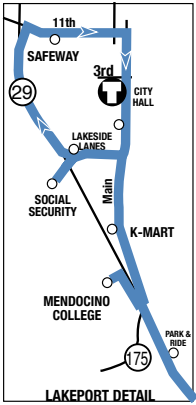

EFFECTIVE FEBRUARY 28, 2022

SOUTH SHORE CLEARLAKE TO LAKEPORT

ROUTE
4

ROUTE 4 Westbound CLEARLAKE - LAKEPORT								
Clear-Lake	Lower-Lake	Rivieras	Kelsey-ville	Lakeport				
T		T						T
Walmart	Highway 53 & Highway 29	Kits Corner SR 29 & SR 281	Main & Fourth	Mendocino College Lake Center	S.Main & Peckham (K-Mart)	Parallel Dr. & Lakeport Blvd	Safeway	Third & Main
6:00	6:05	6:13	6:25	---	---	---	6:38	6:43
7:00	7:05	7:13	7:25	7:33	7:38	7:41	7:44	7:49*
9:00	9:05	9:13	9:25	9:33	9:38	9:41	9:44	9:49
11:00	11:05	11:13	11:25	11:33	11:38	11:41	11:44	11:49*
1:00	1:05	1:13	1:25	1:33	1:38	1:41	1:44	1:49
2:00	2:05	2:13	2:25	2:33	2:38	2:41	2:44	2:49*
4:00	4:05	4:13	4:25	4:33	4:38	4:41	4:44	4:49*
5:00	5:05	5:13	5:25	5:33	5:38	5:41	5:44	5:49

There is currently no Saturday service

ROUTE 4 Eastbound LAKEPORT - CLEARLAKE							
Lakeport				Kelsey-ville	Rivieras	Lower-Lake	Clear-Lake
T					T		T
Third & Main	Main & D	Social Security Parallel Dr.	S.Main & Peckham (K-Mart)	Main & Fourth	Kits Corner SR 29 & SR 281	Highway 53 & Highway 29	Walmart
6:45	6:48	6:54	6:59	7:12	7:22	7:32	7:35
10:00	10:03	10:09	10:14	10:27	10:40	10:50	10:55
11:00*	11:03	11:09	11:14	11:27	11:40	11:50	11:55
2:10	2:13	2:19	2:24	2:37	2:55	3:05	3:10
3:30*	3:33	3:39	3:44	3:57	4:15	4:25	4:30
6:30*	6:33	--	6:38	6:51	7:04	7:14	7:19
8:30*	8:33	--	8:38	8:51	9:04	9:14	9:19

Times shown in light are AM
Times shown in bold are PM

Shaded times indicate Monday through Friday Service only

* connects with Route 7 - Ukiah