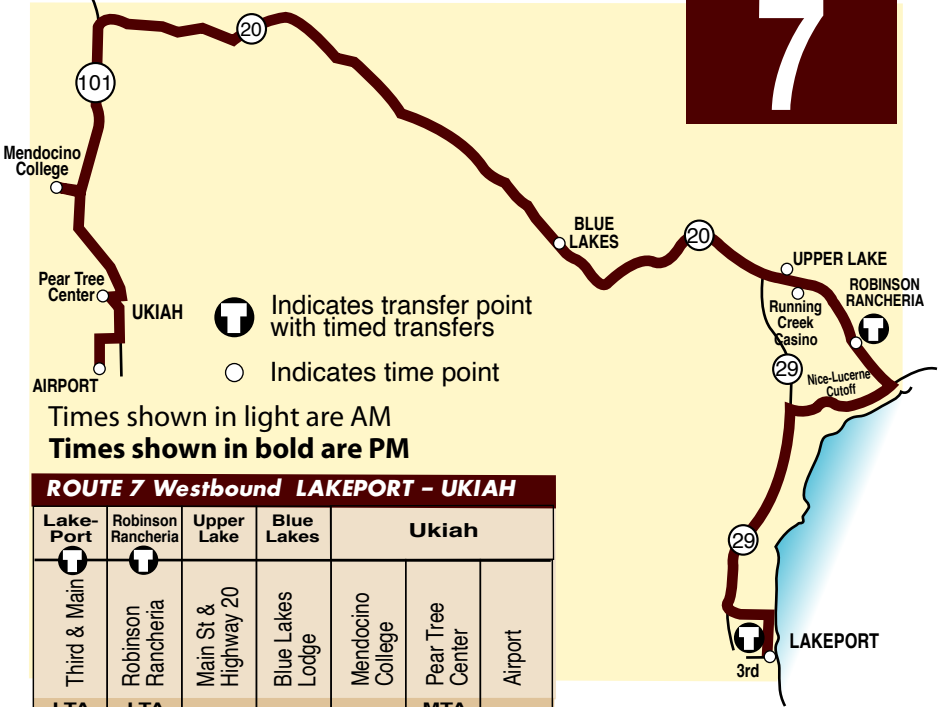

EFFECTIVE FEBRUARY 28, 2022

LAKEPORT - UKIAH

ROUTE 7

T Indicates transfer point with timed transfers
O Indicates time point

Times shown in light are AM
Times shown in bold are PM

ROUTE 7 Westbound LAKEPORT - UKIAH						
Lake-Port	Robinson Rancheria	Upper Lake	Blue Lakes	Ukiah		
T Third & Main	T Robinson Rancheria	Main St & Highway 20	Blue Lakes Lodge	Mendocino College	Pear Tree Center	Airport
LTA	LTA			MTA Amtrak Greyhound		
8:00	8:19	8:28	8:38	8:59	9:14	9:26
12:00	12:19	12:28	12:38	12:59	1:14	1:26
3:00	3:19	3:28	3:38	3:59	4:14	4:26
5:00	5:19	5:28	5:38	5:59	6:19	6:26

ROUTE 7 Eastbound UKIAH - LAKEPORT							
Ukiah				Blue Lakes	Upper Lake	Robinson Rancheria	Lake-Port
Airport	Ukiah Valley Medical Center	Pear Tree Center	Mendocino College	Blue Lakes Lodge	Main St & Highway 20	T Robinson Rancheria	T Third & Main
		MTA Amtrak Greyhound				LTA	LTA
9:34	9:41	9:46	10:01	10:22	10:32	10:41	11:00
2:00	2:07	2:12	2:27	2:46	2:56	3:05	3:26
5:00	4:37	4:12	4:27	5:48	5:58	6:07	6:26
7:00	7:07	7:12*	7:27	7:48	7:58	8:07	8:28

Transit Links

Continues to:
Route 4 - Clearlake and
Route 3 - Calistoga.

All Route 7 runs are express schedules with limited stops and operate Monday through Saturday

For more information about MTA, Amtrak, or Greyhound, go to "Other Transportation Links" at www.laketransit.org

There is currently no Saturday service

* Does not connect with MTA CC Rider.
 Will stop at Veteran's Clinic in Ukiah by request only