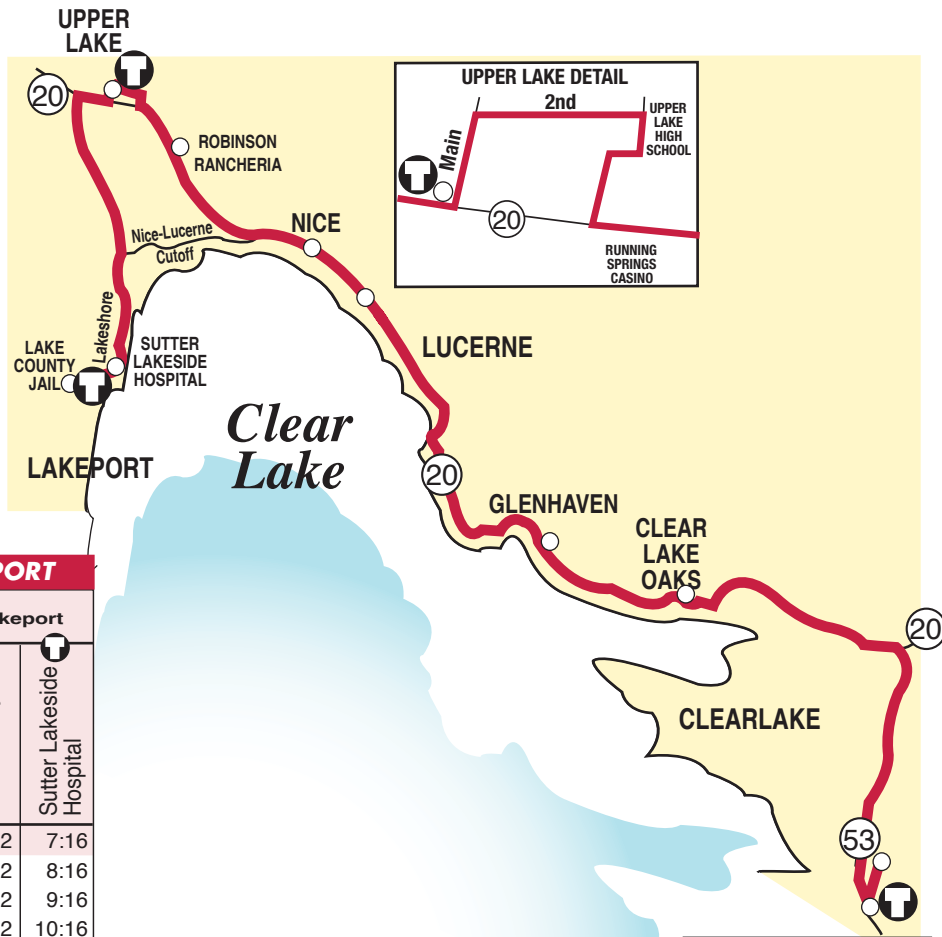

EFFECTIVE AUGUST 1, 2022

ROUTE 1

NORTH SHORE CLEARLAKE TO LAKEPORT

ROUTE 1 Westbound CLEARLAKE TO LAKEPORT

Clear-lake	Clear-lake Oaks	Glen-Haven	Lucerne	Nice		Upper Lake	Lakeport	
Walmart	Highway 20 Keyes	Highway 20 & Glenhaven	Highway 20 & 1st	Nice Post Office	Robinson Rancheria	Main St & Highway 20	Lake County Jail	Sutter Lakeside Hospital
6:00	6:13	6:23	6:43	6:47	6:55	7:04	7:12	7:16
7:00	7:13	7:23	7:43	7:47	7:55	8:04	8:12	8:16
8:00	8:13	8:23	8:43	8:47	8:55	9:04	9:12	9:16
9:00	9:13	9:23	9:43	9:47	9:55	10:04	10:12	10:16
10:00	10:13	10:23	10:43	10:47	10:55	11:04	11:12	11:16
11:00	11:13	11:23	11:43	11:47	11:55	12:04	12:12	12:16
12:00	12:13	12:23	12:43	12:47	12:55	1:04	1:12	1:16
2:00	2:13	2:23	2:43	2:47	2:55	3:04	3:12	3:16
3:00	3:13	3:23	3:43	3:47	3:55	4:04	4:12	4:16
4:00	4:13	4:23	4:43	4:47	4:55	5:04	5:12	5:16
6:00	6:13	6:23	6:43	6:47	6:55	7:04	--	7:16

ROUTE 1 Eastbound LAKEPORT TO CLEARLAKE

Lake-Port	Upper Lake	Nice		Lucerne	Glen-Haven	Clear-lake Oaks	Clearlake	
Sutter Lakeside Hospital	Main St & Highway 20	Robinson Rancheria	Nice Post Office	Highway 20 & 1st	Highway 20 & Glenhaven	Highway 20 Keyes	Woodland College	Walmart
6:35	6:50	6:59	7:09	7:13	7:28	7:37	7:50	7:55
8:30	8:45	8:54	9:04	9:08	9:23	9:32	9:45	9:50
9:30	9:45	9:54	10:04	10:08	10:23	10:32	10:45	10:50
10:30	10:45	10:54	11:04	11:08	11:23	11:32	11:45	11:50
11:30	11:45	11:54	12:04	12:08	12:23	12:32	12:45	12:50
12:30	12:45	12:54	1:04	1:08	1:23	1:32	1:45	1:50
1:30	1:45	1:54	2:04	2:08	2:23	2:32	2:45	2:50
3:30	3:45	3:54	4:04	4:08	4:23	4:32	4:45	4:50
4:30	4:45	4:54	5:04	5:08	5:23	5:32	5:45	5:50
5:30	5:45	5:54	6:04	6:08	6:23	6:32	6:45	6:50
7:30	6:45	6:54	7:04	7:08	7:23	7:32	7:45	7:50
8:20	8:30	8:39	8:49	8:53	9:08	9:17	--	9:30

Indicates transfer point with timed transfers

Indicates time point

Rider Bulletins

- Changes in routing through Lucerne - bus operates on Highway 20 in both directions
- No connections are available beyond Rays Food Place at 9:17 PM