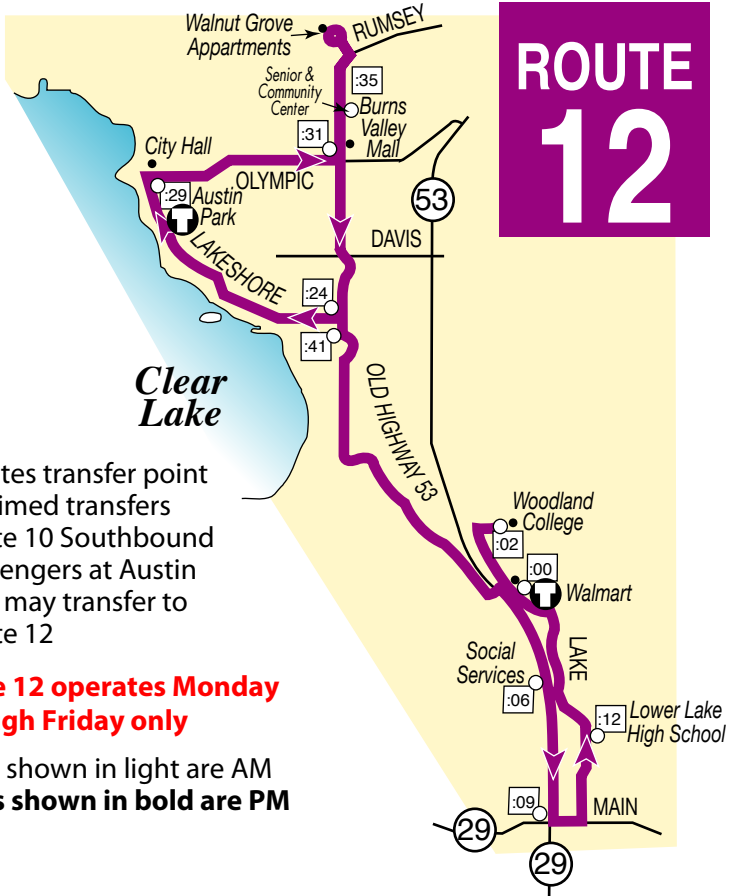

## ROUTE 12

**T** Indicates transfer point with timed transfers  
 \* Route 10 Southbound passengers at Austin Park may transfer to Route 12

**Route 12 operates Monday through Friday only**

Times shown in light are AM  
**Times shown in bold are PM**