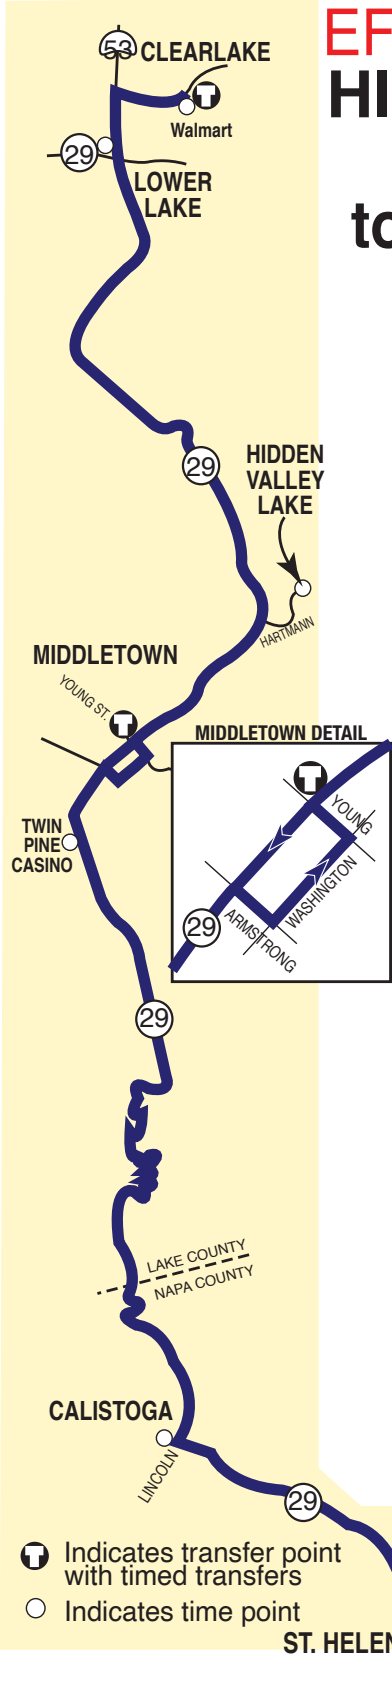

EFFECTIVE AUG. 1, 2022

HIGHWAY 29 Clearlake to Deer Park

**ROUTE
3**

There is currently no Saturday service

ROUTE 3 Southbound CLEARLAKE - DEER PARK

Clear-Lake	Lower-Lake	Hidden Valley	Middle-Town	Middle-Town	Calis-toga	Deer Park
T Walmart	Highway 53 & Highway 29	Hartmann & Hidden Valley Rd	T Highway 29 & Young St	Twin Pine Casino	Lincoln Ave Bridge	St. Helena Hospital
6:10	6:14	6:29	6:39	6:44	7:20	---
7:55	7:59	8:14	8:21	8:30	9:00	9:20
12:45	12:49	1:04	1:11	1:20	1:50	2:10
4:50	4:54	5:09	5:19	5:24	5:55	---

ROUTE 3 Northbound DEER PARK - CLEARLAKE

Deer Park	Calis-toga	Middle-Town	Middle-Town	Hidden Valley	Lower-Lake	Clear-Lake
St. Helena Hospital	Lincoln Ave Bridge	Twin Pine Casino	T Highway 29 & Young St	Hartmann & Hidden Valley Rd	Highway 53 & Highway 29	T Walmart
---	7:32	8:08	8:13	8:23	8:38	8:42
9:30	9:50	10:20	10:26	10:41	10:56	11:00
2:20	2:40	3:10	3:16	3:31	3:46	3:50
---	5:55	6:25	6:30	6:40	6:55	6:59

All Route 3 schedules operate Monday - Saturday.

Transfer free between Lake Transit Route 3 and Napa's VINE Route 10, Calistoga Shuttle, or St. Helena Shuttle. Lake Transit accepts transfers from any of these.

- T** Indicates transfer point with timed transfers
- O** Indicates time point