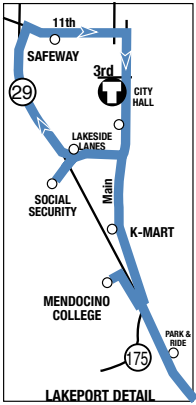

# SOUTH SHORE CLEARLAKE TO LAKEPORT

## ROUTE 4

### ROUTE 4 Westbound CLEARLAKE - LAKEPORT

Clear-Lake	Lower-Lake	Rivieras	Kelseyville	Lakeport				
T		T						T
Walmart	Highway 53 & Highway 29	Kits Corner SR 29 & SR 281	Main & Fourth	Mendocino College Lake Center	S.Main & Peckham (K-Mart)	Parallel Dr. & Lakeport Blvd	Safeway	Third & Main
6:00	6:05	6:13	6:25	---	---	---	6:38	6:43
7:00	7:05	7:13	7:25	7:33	7:38	7:41	7:44	7:49*
9:00	9:05	9:13	9:25	9:33	9:38	9:41	9:44	9:49
11:00	11:05	11:13	11:25	11:33	11:38	11:41	11:44	11:49*
<b>1:00</b>	<b>1:05</b>	<b>1:13</b>	<b>1:25</b>	<b>1:33</b>	<b>1:38</b>	<b>1:41</b>	<b>1:44</b>	<b>1:49</b>
<b>2:00</b>	<b>2:05</b>	<b>2:13</b>	<b>2:25</b>	<b>2:33</b>	<b>2:38</b>	<b>2:41</b>	<b>2:44</b>	<b>2:49*</b>
<b>4:00</b>	<b>4:05</b>	<b>4:13</b>	<b>4:25</b>	<b>4:33</b>	<b>4:38</b>	<b>4:41</b>	<b>4:44</b>	<b>4:49*</b>
<b>5:00</b>	<b>5:05</b>	<b>5:13</b>	<b>5:25</b>	<b>5:33</b>	<b>5:38</b>	<b>5:41</b>	<b>5:44</b>	<b>5:49</b>

### ROUTE 4 Eastbound LAKEPORT - CLEARLAKE

Lakeport				Kelseyville	Rivieras	Lower-Lake	Clear-Lake
T					T		T
Third & Main	Main & D	Social Security Parallel Dr.	S.Main & Peckham (K-Mart)	Main & Fourth	Kits Corner SR 29 & SR 281	Highway 53 & Highway 29	Walmart
6:45	6:48	6:54	6:59	7:12	7:22	7:32	7:35
10:00	10:03	10:09	10:14	10:27	10:40	10:50	10:55
11:00*	11:03	11:09	11:14	11:27	11:40	11:50	11:55
<b>2:10</b>	<b>2:13</b>	<b>2:19</b>	<b>2:24</b>	<b>2:37</b>	<b>2:55</b>	<b>3:05</b>	<b>3:10</b>
<b>3:30*</b>	<b>3:33</b>	<b>3:39</b>	<b>3:44</b>	<b>3:57</b>	<b>4:15</b>	<b>4:25</b>	<b>4:30</b>
<b>6:30*</b>	<b>6:33</b>	--	<b>6:38</b>	<b>6:51</b>	<b>7:04</b>	<b>7:14</b>	<b>7:19</b>
<b>8:30*</b>	<b>8:33</b>	--	<b>8:38</b>	<b>8:51</b>	<b>9:04</b>	<b>9:14</b>	<b>9:19</b>