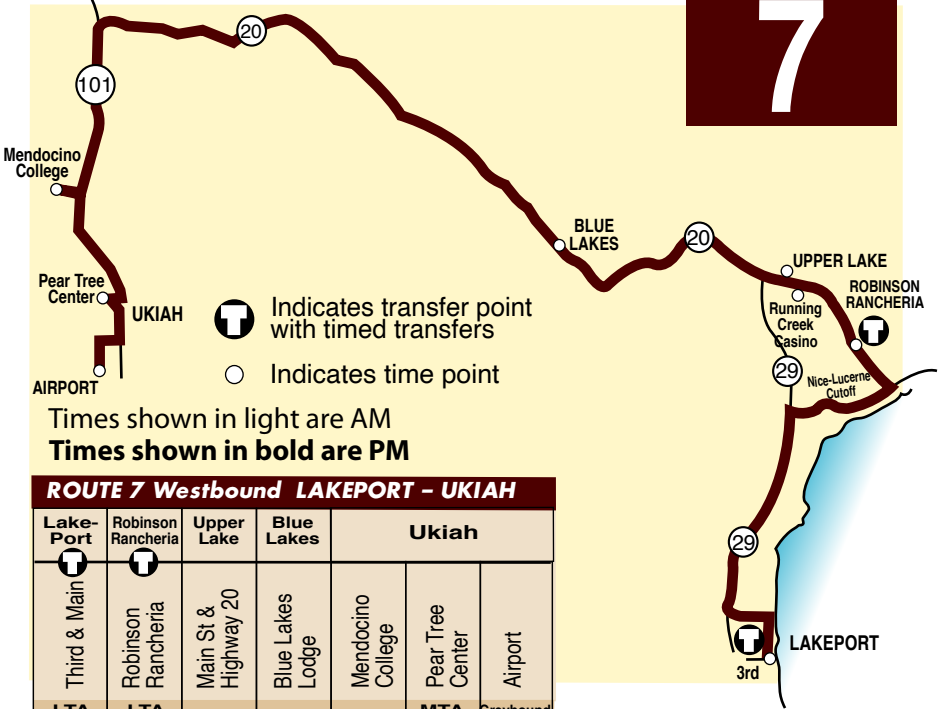

EFFECTIVE AUGUST 1, 2022

LAKEPORT - UKIAH

ROUTE 7

Times shown in light are AM
Times shown in bold are PM

ROUTE 7 Westbound LAKEPORT - UKIAH						
Lake-Port	Robinson Rancheria	Upper Lake	Blue Lakes	Ukiah		
Third & Main	Robinson Rancheria	Main St & Highway 20	Blue Lakes Lodge	Mendocino College	Pear Tree Center	Airport
LTA	LTA			MTA Amtrak	Greyhound	
8:00	8:19	8:28	8:38	8:59	9:14	9:26
12:00	12:19	12:28	12:38	12:59	1:14	1:26
3:00	3:19	3:28	3:38	3:59	4:14	4:26
5:00	5:19	5:28	5:38	5:59	6:19	6:26

ROUTE 7 Eastbound UKIAH - LAKEPORT							
Ukiah				Blue Lakes	Upper Lake	Robinson Rancheria	Lake-Port
Airport	Ukiah Valley Medical Center	Pear Tree Center	Mendocino College	Blue Lakes Lodge	Main St & Highway 20	Robinson Rancheria	Third & Main
Greyhound		MTA Amtrak				LTA	LTA
9:34	9:41	9:46	10:01	10:22	10:32	10:41	11:00
2:00	2:07	2:12	2:27	2:46	2:56	3:05	3:26
5:00	4:37	4:12	4:27	5:48	5:58	6:07	6:26
7:00	7:07	7:12*	7:27	7:48	7:58	8:07	8:28

Transit Links

Continues to:
Route 4 - Clearlake and
Route 3 - Calistoga.

All Route 7 runs are express schedules with limited stops and operate Monday through Saturday

For more information about MTA, Amtrak, or Greyhound, go to "Other Transportation Links" at www.laketransit.org

There is currently no Saturday service

* Does not connect with MTA CC Rider.
 Will stop at Veteran's Clinic in Ukiah by request only