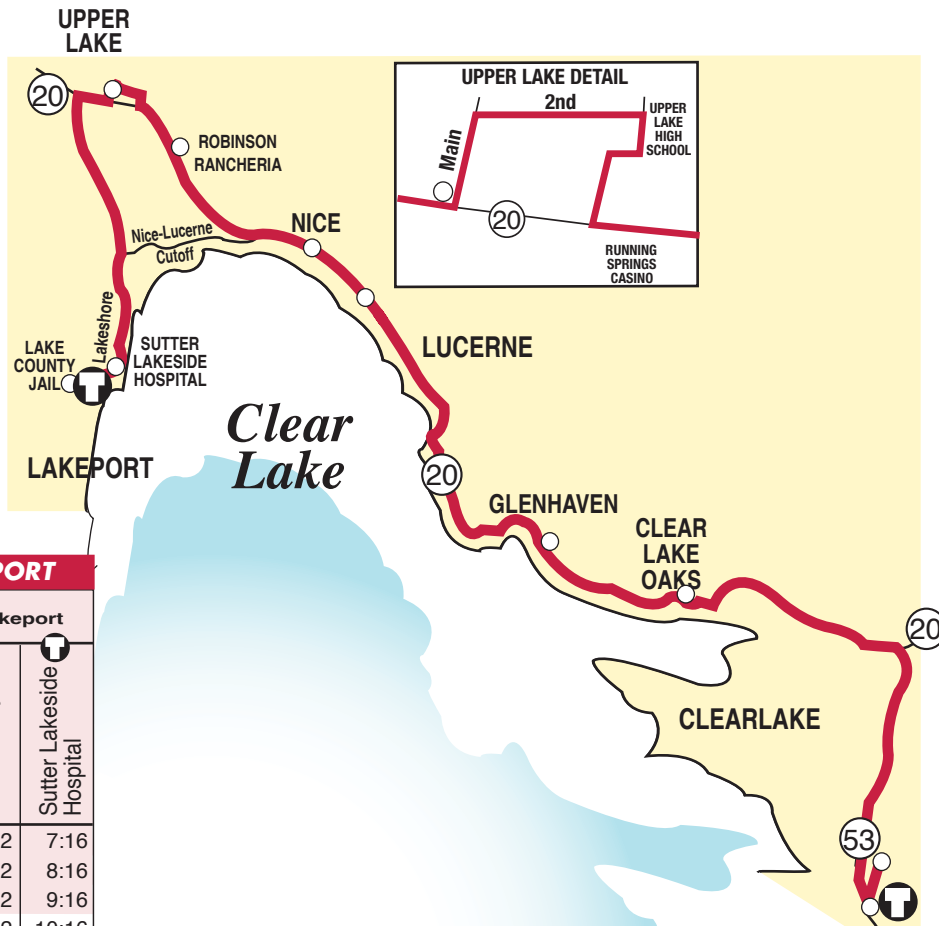

## ROUTE 1

### NORTH SHORE CLEARLAKE TO LAKEPORT

#### ROUTE 1 Westbound CLEARLAKE TO LAKEPORT

Clear-lake	Clear-lake Oaks	Glen-Haven	Lucerne	Nice		Upper Lake	Lakeport	
Walmart	Highway 20 Keyes	Highway 20 & Glenhaven	Highway 20 & 1st	Nice Post Office	Robinson Rancheria	Main St & Highway 20	Lake County Jail	Sutter Lakeside Hospital
6:00	6:13	6:23	6:43	6:47	6:55	7:04	7:12	7:16
7:00	7:13	7:23	7:43	7:47	7:55	8:04	8:12	8:16
8:00	8:13	8:23	8:43	8:47	8:55	9:04	9:12	9:16
9:00	9:13	9:23	9:43	9:47	9:55	10:04	10:12	10:16
10:00	10:13	10:23	10:43	10:47	10:55	11:04	11:12	11:16
11:00	11:13	11:23	11:43	11:47	11:55	<b>12:04</b>	<b>12:12</b>	<b>12:16</b>
<b>12:00</b>	<b>12:13</b>	<b>12:23</b>	<b>12:43</b>	<b>12:47</b>	<b>12:55</b>	<b>1:04</b>	<b>1:12</b>	<b>1:16</b>
2:00	2:13	2:23	2:43	2:47	2:55	3:04	3:12	3:16
3:00	3:13	3:23	3:43	3:47	3:55	4:04	4:12	4:16
4:00	4:13	4:23	4:43	4:47	4:55	5:04	5:12	5:16
6:00	6:13	6:23	6:43	6:47	6:55	7:04	--	7:16

#### Rider Bulletins

- Changes in routing through Lucerne - bus operates on Highway 20 in both directions
- No connections are available beyond Rays Food Place at 9:17 PM

Shaded times indicate Monday through Friday Service only