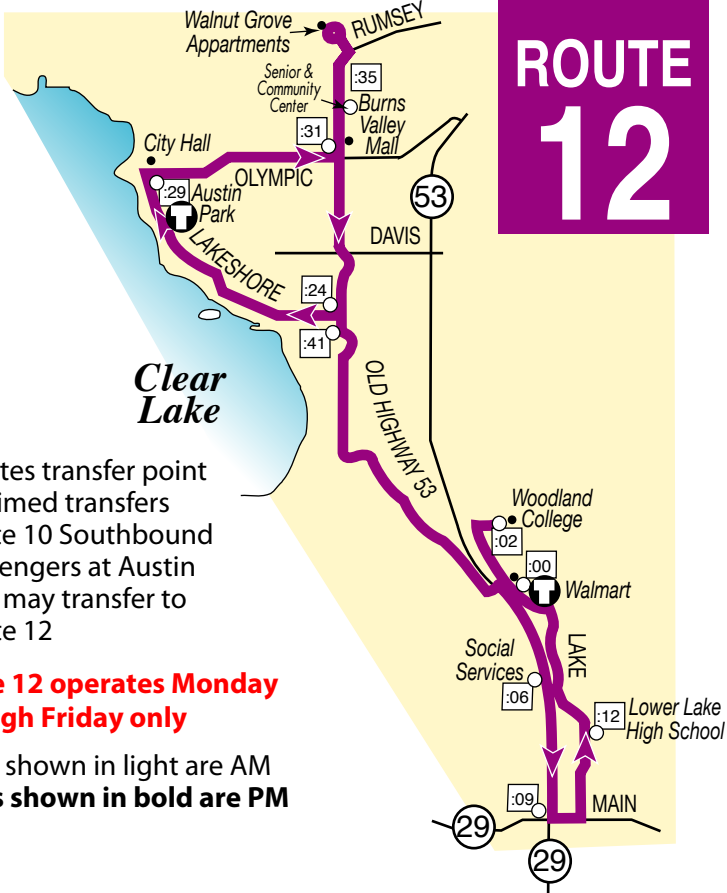

## ROUTE 12

**T** Indicates transfer point with timed transfers  
 \* Route 10 Southbound passengers at Austin Park may transfer to Route 12

**Route 12 operates Monday through Friday only**  
 Times shown in light are AM  
 Times shown in bold are PM

### ROUTE 12 - CLEARLAKE / LOWER LAKE South Loop

<b>T</b>					<b>T</b>		<b>T</b>				<b>T</b>
Walmart	Woodland College	Lake County Social Services	Highway 53 & Main Street	Lower Lake High School	Walmart	Old 53 & Lakeshore	Austin Park *	Burns Valley Mall	Senior Center	Old 53 & Lakeshore	Walmart
8:00	8:02	8:06	8:09	8:12	8:17	8:24	8:29	8:31	8:35	8:41	8:49
9:00	9:02	9:06	9:09	9:12	9:17	9:24	9:29	9:31	9:35	9:41	9:49
10:00	10:02	10:06	10:09	10:12	10:17	10:24	10:29	10:31	10:35	10:41	10:49
11:00	11:02	11:06	11:09	11:12	11:17	11:24	11:29	11:31	11:35	11:41	11:49
<b>12:00</b>	<b>12:02</b>	<b>12:06</b>	<b>12:09</b>	<b>12:12</b>	<b>12:17</b>	<b>12:24</b>	<b>12:29</b>	<b>12:31</b>	<b>12:35</b>	<b>12:41</b>	<b>12:49</b>
<b>1:00</b>	<b>1:02</b>	<b>1:06</b>	<b>1:09</b>	<b>1:12</b>	<b>1:17</b>	<b>1:24</b>	<b>1:29</b>	<b>1:31</b>	<b>1:35</b>	<b>1:41</b>	<b>1:49</b>
<b>2:00</b>	<b>2:02</b>	<b>2:06</b>	<b>2:09</b>	<b>2:12</b>	<b>2:17</b>	<b>2:24</b>	<b>2:29</b>	<b>2:31</b>	<b>2:35</b>	<b>2:41</b>	<b>2:49</b>
<b>3:00</b>	<b>3:02</b>	<b>3:06</b>	<b>3:09</b>	<b>3:12</b>	<b>3:17</b>	<b>3:24</b>	<b>3:29</b>	<b>3:31</b>	<b>3:35</b>	<b>3:41</b>	<b>3:49</b>
<b>4:00</b>	<b>4:02</b>	<b>4:06</b>	<b>4:09</b>	<b>4:12</b>	<b>4:17</b>	<b>4:24</b>	<b>4:29</b>	<b>4:31</b>	<b>4:35</b>	<b>4:41</b>	<b>4:49</b>