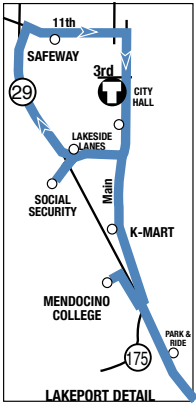

EFFECTIVE SEPT. 6, 2022

SOUTH SHORE CLEARLAKE TO LAKEPORT

ROUTE 4

ROUTE 4 Westbound CLEARLAKE - LAKEPORT								
Clear-Lake	Lower-Lake	Rivieras	Kelseyville	Lakeport				
T		T						T
Walmart	Highway 53 & Highway 29	Kits Corner SR 29 & SR 281	Main & Fourth	Mendocino College Lake Center	S.Main & Peckham (K-Mart)	Parallel Dr. & Lakeport Blvd	Safeway	Third & Main
6:00	6:05	6:13	6:25	---	---	---	6:38	6:43
7:00	7:05	7:13	7:25	7:33	7:38	7:41	7:44	7:49*
9:00	9:05	9:13	9:25	9:33	9:38	9:41	9:44	9:49
11:00	11:05	11:13	11:25	11:33	11:38	11:41	11:44	11:49*
1:00	1:05	1:13	1:25	1:33	1:38	1:41	1:44	1:49
2:00	2:05	2:13	2:25	2:33	2:38	2:41	2:44	2:49*
4:00	4:05	4:13	4:25	4:33	4:38	4:41	4:44	4:49*
5:00	5:05	5:13	5:25	5:33	5:38	5:41	5:44	5:49

ROUTE 4 Eastbound LAKEPORT - CLEARLAKE							
Lakeport				Kelseyville	Rivieras	Lower-Lake	Clear-Lake
T					T		T
Third & Main	Main & D	Social Security Parallel Dr.	S.Main & Peckham (K-Mart)	Main & Fourth	Kits Corner SR 29 & SR 281	Highway 53 & Highway 29	Walmart
6:45	6:48	6:54	6:59	7:12	7:22	7:32	7:35
10:00	10:03	10:09	10:14	10:27	10:40	10:50	10:55
11:00*	11:03	11:09	11:14	11:27	11:40	11:50	11:55
2:10	2:13	2:19	2:24	2:37	2:55	3:05	3:10
3:30*	3:33	3:39	3:44	3:57	4:15	4:25	4:30
6:30*	6:33	--	6:38	6:51	7:04	7:14	7:19
8:30*	8:33	--	8:38	8:51	9:04	9:14	9:19

Times shown in light are AM

Times shown in bold are PM

Shaded times indicate Monday through Friday Service only

* connects with Route 7 - Ukiah