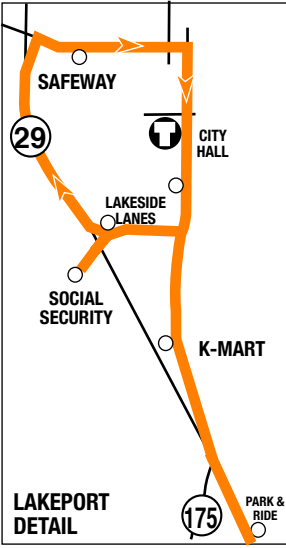

EFFECTIVE U U T 1, 2022

**ROUTE  
4A**

**SODA BAY  
KIT'S CORNER TO LAKEPORT**  
Route 4A operates Monday through Friday only

**ROUTE 4A Westbound - KIT'S CORNER - LAKEPORT**

Soda Bay		Kelseyville	Finley	Big Valley-Rancheria	Lakeport				
Kit's Corner	Riviera Shopping Center	Soda Bay	.Main & Fourth	Finley & Stone	Konocti Vista Casino	S.Main & Peckham (K-Mart)	Social Security	Safeway 11th St.	Third & Main
9:16	9:19	9:35	9:45	9:53	10:00	10:07	---	---	10:12
11:20	11:23	11:39	11:49	11:57	<b>12:04</b>	<b>12:11</b>	<b>12:16</b>	<b>12:21</b>	<b>12:26</b>
4:33	4:36	4:52	---	5:04	5:11	5:18	---	---	5:23

**ROUTE 4A Eastbound - LAKEPORT - KIT'S CORNER**

Lakeport	Big Valley-Rancheria	Finley	Soda Bay				
Third & Main	Social Security	S.Main & Peckham (K-Mart)	Konocti Vista Casino	Finley & Stone	Soda Bay	Riviera Shopping Center	Kit's Corner
10:15	10:23	10:28	10:35	10:40	10:52	11:07	11:13
<b>1:35</b>	<b>1:43</b>	<b>1:48</b>	<b>1:55</b>	<b>2:00</b>	<b>2:12</b>	<b>2:27</b>	<b>2:33</b>
5:25	---	5:30	5:37	---	5:47	6:02	6:03