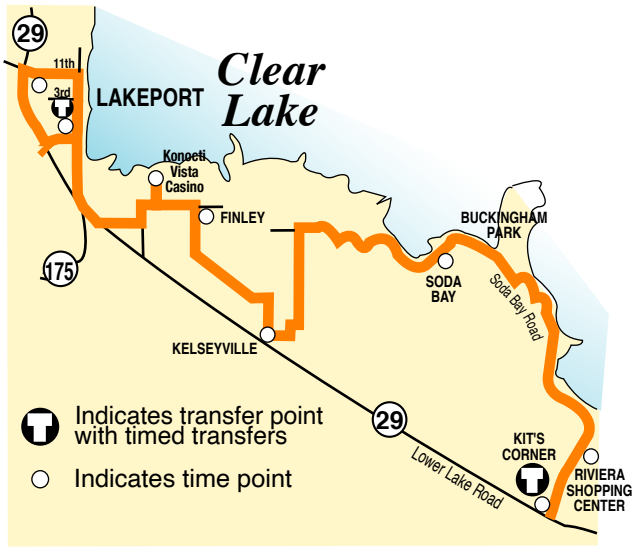

EFFECTIVE U U T 1, 2022

**ROUTE  
4A**

**SODA BAY  
KIT'S CORNER TO LAKEPORT**  
Route 4A operates Monday through Friday only

**ROUTE 4A Westbound - KIT'S CORNER - LAKEPORT**

Soda Bay		Kelseyville	Finley	Big Valley-Rancheria	Lakeport				
Kit's Corner	Riviera Shopping Center	Soda Bay	.Main & Fourth	Finley & Stone	Konocti Vista Casino	S.Main & Peckham (K-Mart)	Social Security	Safeway 11th St.	Third & Main
9:16	9:19	9:35	9:45	9:53	10:00	10:07	---	---	10:12
11:20	11:23	11:39	11:49	11:57	<b>12:04</b>	<b>12:11</b>	<b>12:16</b>	<b>12:21</b>	<b>12:26</b>
4:33	4:36	4:52	---	5:04	5:11	5:18	---	---	5:23

**ROUTE 4A Eastbound - LAKEPORT - KIT'S CORNER**

Lakeport	Big Valley-Rancheria	Finley	Soda Bay				
Third & Main	Social Security	S.Main & Peckham (K-Mart)	Konocti Vista Casino	Finley & Stone	Soda Bay	Riviera Shopping Center	Kit's Corner
10:15	10:23	10:28	10:35	10:40	10:52	11:07	11:13
<b>1:35</b>	<b>1:43</b>	<b>1:48</b>	<b>1:55</b>	<b>2:00</b>	<b>2:12</b>	<b>2:27</b>	<b>2:33</b>
5:25	---	5:30	5:37	---	5:47	6:02	6:03