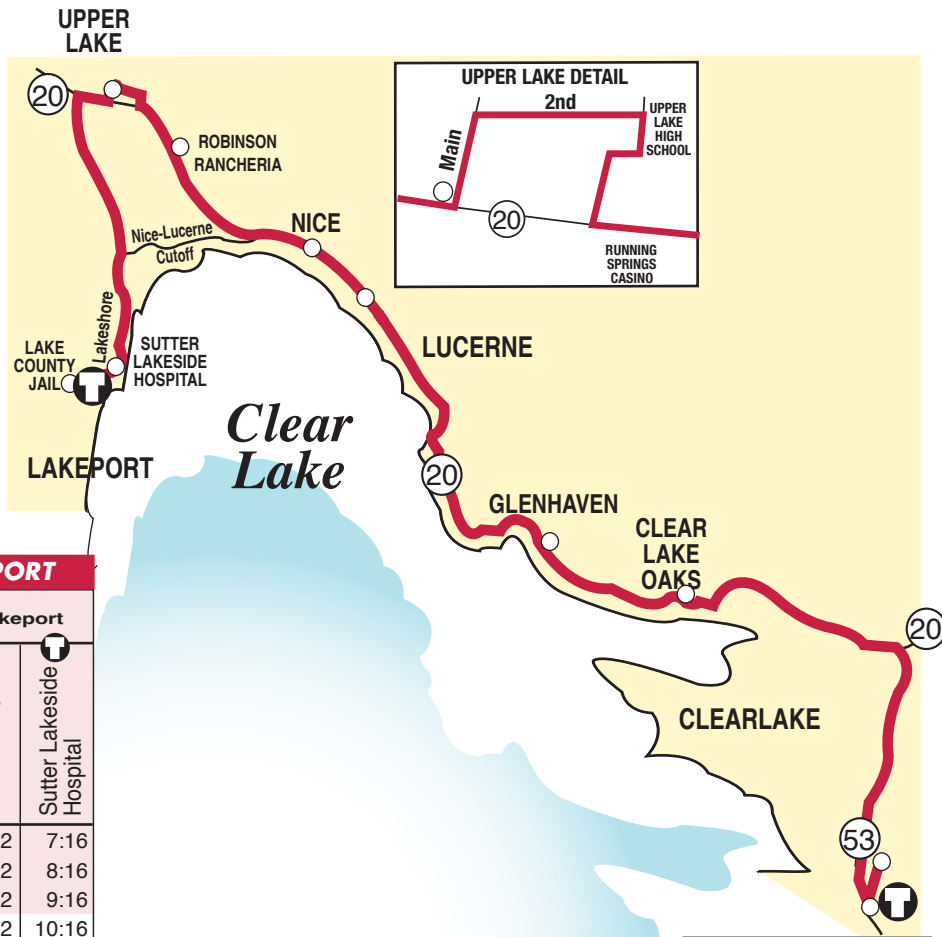

EFFECTIVE FEB. 23, 2023

ROUTE 1

NORTH SHORE CLEARLAKE TO LAKEPORT

ROUTE 1 Westbound CLEARLAKE TO LAKEPORT

Clear-lake	Clear-lake Oaks	Glen-Haven	Lucerne	Nice		Upper Lake	Lakeport	
Walmart	Highway 20 Keyes	Highway 20 & Glenhaven	Highway 20 & 1st	Nice Post Office	Robinson Rancheria	Main St & Highway 20	Lake County Jail	Sutter Lakeside Hospital
6:00	6:13	6:23	6:43	6:47	6:55	7:04	7:12	7:16
7:00	7:13	7:23	7:43	7:47	7:55	8:04	8:12	8:16
8:00	8:13	8:23	8:43	8:47	8:55	9:04	9:12	9:16
9:00	9:13	9:23	9:43	9:47	9:55	10:04	10:12	10:16
10:00	10:13	10:23	10:43	10:47	10:55	11:04	11:12	11:16
11:00	11:13	11:23	11:43	11:47	11:55	12:04	12:12	12:16
12:00	12:13	12:23	12:43	12:47	12:55	1:04	1:12	1:16
2:00	2:13	2:23	2:43	2:47	2:55	3:04	3:12	3:16
3:00	3:13	3:23	3:43	3:47	3:55	4:04	4:12	4:16
4:00	4:13	4:23	4:43	4:47	4:55	5:04	5:12	5:16
6:00	6:13	6:23	6:43	6:47	6:55	7:04	--	7:16

ROUTE 1 Eastbound LAKEPORT TO CLEARLAKE

Lake-Port	Upper Lake	Nice		Lucerne	Glen-Haven	Clear-lake Oaks	Clearlake	
Sutter Lakeside Hospital	Main St & Highway 20	Robinson Rancheria	Nice Post Office	Highway 20 & 1st	Highway 20 & Glenhaven	Highway 20 Keyes	Woodland College	Walmart
6:35	6:50	6:59	7:09	7:13	7:28	7:37	7:50	7:55
8:30	8:45	8:54	9:04	9:08	9:23	9:32	9:45	9:50
9:30	9:45	9:54	10:04	10:08	10:23	10:32	10:45	10:50
10:30	10:45	10:54	11:04	11:08	11:23	11:32	11:45	11:50
11:30	11:45	11:54	12:04	12:08	12:23	12:32	12:45	12:50
12:30	12:45	12:54	1:04	1:08	1:23	1:32	1:45	1:50
1:30	1:45	1:54	2:04	2:08	2:23	2:32	2:45	2:50
3:30	3:45	3:54	4:04	4:08	4:23	4:32	4:45	4:50
4:30	4:45	4:54	5:04	5:08	5:23	5:32	5:45	5:50
5:30	5:45	5:54	6:04	6:08	6:23	6:32	6:45	6:50
7:30	6:45	6:54	7:04	7:08	7:23	7:32	7:45	7:50
8:20	8:30	8:39	8:49	8:53	9:08	9:17	--	9:30

- Ⓜ Indicates transfer point with timed transfers
- Indicates time point

Rider Bulletins

- Changes in routing through Lucerne - bus operates on Highway 20 in both directions
- No connections are available beyond Walmart at 9:30 PM