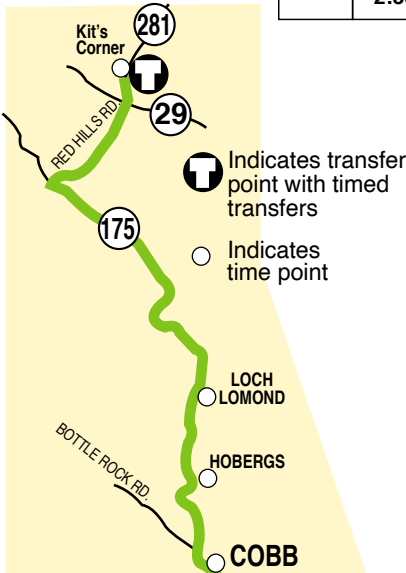

EFFECTIVE FEBRUARY 28, 2022

**ROUTE
2**

**HIGHWAY 175
Kit's Corner to Middletown**

Route 2 operates Monday through Friday only

Times shown in light are AM
Times shown in bold are PM

ROUTE 2 Southbound KIT'S CORNER - MIDDLETOWN

Soda Bay Rd	Mountain Resorts				Middletown		
Riviera Shopping Center	Kit's Corner	Loch Lomond	Hobergs	Cobb Hardester's Market	Hwy 175 & Anderson Sprgs Rd	Twin Pine Casino	Hwy 29 & Young St
7:00	7:40	7:52	7:56	8:00	8:08	8:22	8:26
-	11:40	11:52	11:56	12:00	12:08	12:22	12:26
-	2:55	3:07	3:11	3:15	3:23	3:37	3:41

ROUTE 2 Northbound MIDDLETOWN - KIT'S CORNER

Middle-Town	Mountain Resorts				Soda Bay Rd
Hwy 29 & Young St	Hwy 175 & Anderson Sprgs Rd	Cobb Hardester's Market	Hobergs	Loch Lomond	Kit's Corner
6:35	6:44	6:53	6:56	6:59	7:13
8:26	8:35	8:44	8:47	8:50	9:04
10:35	10:44	10:53	10:56	10:59	11:13
3:45	3:54	4:03	4:06	4:09	4:23

T Indicates transfer point with timed transfers
○ Indicates time point

Timed Transfers

A timed transfer between Route 2 and Route 4 at Kit's Corner will get commuters to Lakeport or Clearlake before 8:00 a.m., with return schedules after 5:00 p.m. Compare the Kit's Corner times or call Lake Transit at 994-3334 for more information