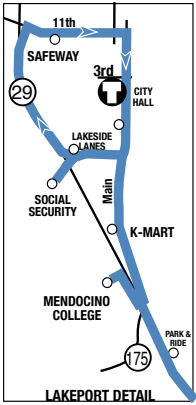

EFFECTIVE SEPT. 6, 2022

SOUTH SHORE CLEARLAKE TO LAKEPORT

ROUTE 4

ROUTE 4 Westbound CLEARLAKE - LAKEPORT								
Clear-Lake	Lower-Lake	Rivieras	Kelsey-ville	Lakeport				
T		T						T
Walmart	Highway 53 & Highway 29	Kits Corner SR 29 & SR 281	Main & Fourth	Mendocino College Lake Center	S.Main & Peckham (K-Mart)	Parallel Dr. & Lakeport Blvd	Safeway	Third & Main
6:00	6:05	6:13	6:25	---	---	---	6:38	6:43
7:00	7:05	7:13	7:25	7:33	7:38	7:41	7:44	7:49*
9:00	9:05	9:13	9:25	9:33	9:38	9:41	9:44	9:49
11:00	11:05	11:13	11:25	11:33	11:38	11:41	11:44	11:49*
1:00	1:05	1:13	1:25	1:33	1:38	1:41	1:44	1:49
2:00	2:05	2:13	2:25	2:33	2:38	2:41	2:44	2:49*
4:00	4:05	4:13	4:25	4:33	4:38	4:41	4:44	4:49*
5:00	5:05	5:13	5:25	5:33	5:38	5:41	5:44	5:49

ROUTE 4 Eastbound LAKEPORT - CLEARLAKE							
Lakeport				Kelsey-ville	Rivieras	Lower-Lake	Clear-Lake
T					T		T
Third & Main	Main & D	Social Security Parallel Dr.	S.Main & Peckham (K-Mart)	Main & Fourth	Kits Corner SR 29 & SR 281	Highway 53 & Highway 29	Walmart
6:45	6:48	6:54	6:59	7:12	7:22	7:32	7:35
10:00	10:03	10:09	10:14	10:27	10:40	10:50	10:55
11:00*	11:03	11:09	11:14	11:27	11:40	11:50	11:55
2:10	2:13	2:19	2:24	2:37	2:55	3:05	3:10
3:30*	3:33	3:39	3:44	3:57	4:15	4:25	4:30
6:30*	6:33	--	6:38	6:51	7:04	7:14	7:19
8:30*	8:33	--	8:38	8:51	9:04	9:14	9:19

Times shown in light are AM

Times shown in bold are PM

Shaded times indicate Monday through Friday Service only

* connects with Route 7 - Ukiah