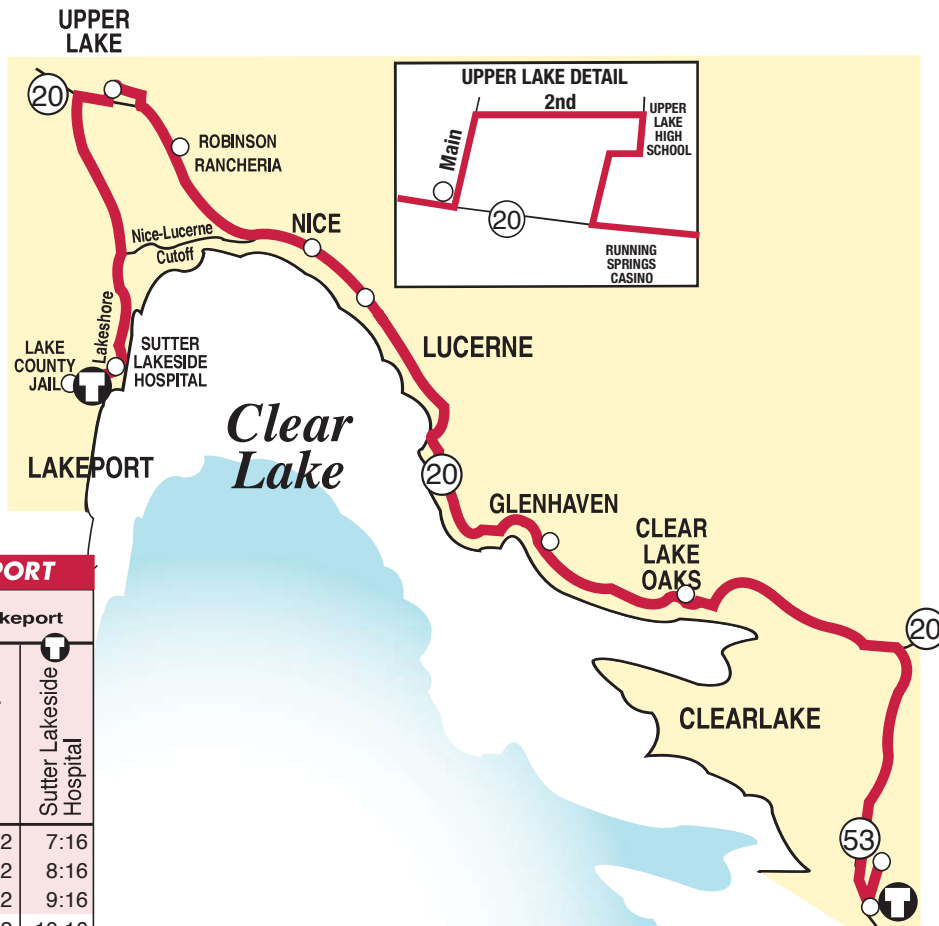

## ROUTE 1

### NORTH SHORE CLEARLAKE TO LAKEPORT

#### ROUTE 1 Westbound CLEARLAKE TO LAKEPORT

Clear-lake	Clear-lake Oaks	Glen-Haven	Lucerne	Nice		Upper Lake	Lakeport
Walmart	Highway 20 Keyes	Highway 20 & Glenhaven	Highway 20 & 1st	Nice Post Office	Robinson Rancheria	Main St & Highway 20	Lake County Jail
Sutter Lakeside Hospital							Sutter Lakeside Hospital
6:00	6:13	6:23	6:43	6:47	6:55	7:04	7:12
7:00	7:13	7:23	7:43	7:47	7:55	8:04	8:12
8:00	8:13	8:23	8:43	8:47	8:55	9:04	9:12
9:00	9:13	9:23	9:43	9:47	9:55	10:04	10:12
10:00	10:13	10:23	10:43	10:47	10:55	11:04	11:12
11:00	11:13	11:23	11:43	11:47	11:55	12:04	12:12
12:00	12:13	12:23	12:43	12:47	12:55	1:04	1:12
2:00	2:13	2:23	2:43	2:47	2:55	3:04	3:12
3:00	3:13	3:23	3:43	3:47	3:55	4:04	4:12
4:00	4:13	4:23	4:43	4:47	4:55	5:04	5:12
6:00	6:13	6:23	6:43	6:47	6:55	7:04	--

#### Rider Bulletins

- Changes in routing through Lucerne - bus operates on Highway 20 in both directions
- No connections are available beyond Walmart at 9:30 PM

Shaded times indicate Monday through Friday Service only