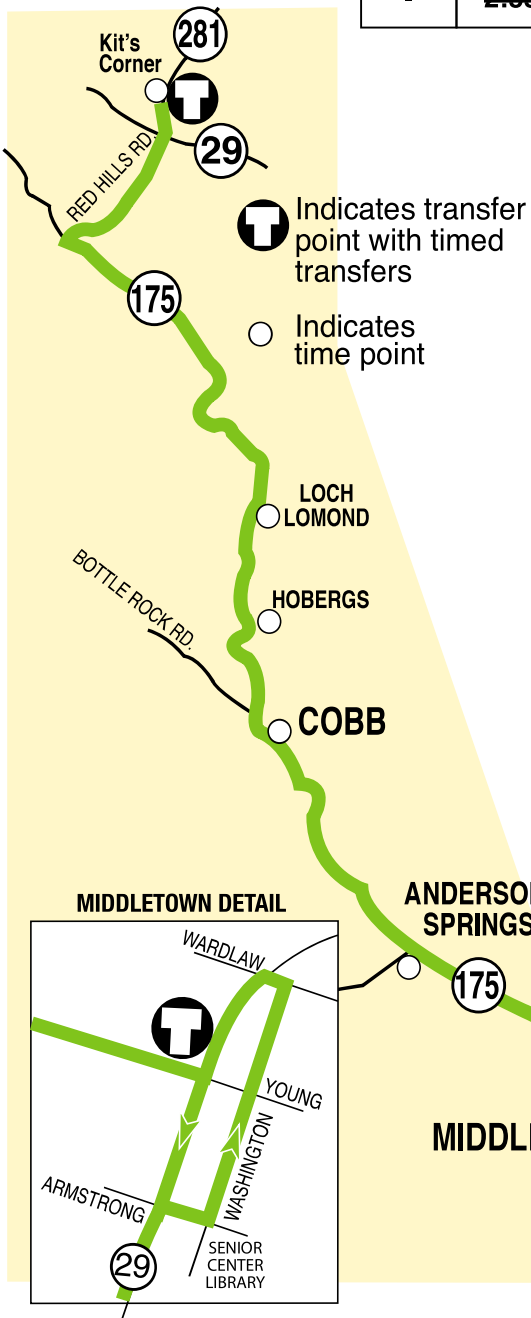

EFFECTIVE SEPT. 05, 2023

**ROUTE
2**

**HIGHWAY 175
Kit's Corner to Middletown**

Route 2 operates Monday through Friday only

Times shown in light are AM
Times shown in bold are PM

Times shown with ~~strickthrough~~
are currently suspended

ROUTE 2 Southbound KIT'S CORNER - MIDDLETOWN

Soda Bay Rd	Mountain Resorts				Middletown		
Riviera Shopping Center	Kit's Corner	Loch Lomond	Hobergs	Cobb Hardester's Market	Hwy 175 & Anderson Sprgs Rd	Twin Pine Casino	Hwy 29 & Young St
7:00	7:40	7:52	7:56	8:00	8:08	8:22	8:26
-	11:40	11:52	11:56	12:00	12:08	12:22	12:26
-	2:55	3:07	3:11	3:15	3:23	3:37	3:41

ROUTE 2 Northbound MIDDLETOWN - KIT'S CORNER

Middle-Town	Mountain Resorts				Soda Bay Rd
Hwy 29 & Young St	Hwy 175 & Anderson Sprgs Rd	Cobb Hardester's Market	Hobergs	Loch Lomond	Kit's Corner
6:35	6:44	6:53	6:56	6:59	7:13
8:26	8:35	8:44	8:47	8:50	9:04
10:35	10:44	10:53	10:56	10:59	11:13
3:45	3:54	4:03	4:06	4:09	4:23

Timed Transfers

A timed transfer between Route 2 and Route 4 at Kit's Corner will get commuters to Lakeport or Clearlake before 8:00 a.m., with return schedules after 5:00 p.m. Compare the Kit's Corner times or call Lake Transit at 994-3334 for more information