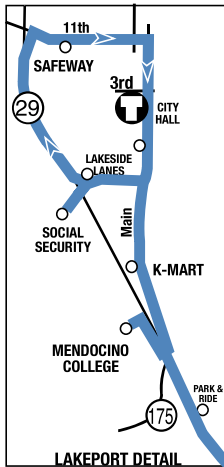

EFFECTIVE SEPT. 5, 2023

SOUTH SHORE

CLEARLAKE TO LAKEPORT

ROUTE 4

ROUTE 4 Westbound CLEARLAKE - LAKEPORT

Clear-Lake	Lower-Lake	Rivieras	Kelseyville	Lakeport				
🚏		🚏						🚏
Walmart	Highway 53 & Highway 29	Kits Corner SR 29 & SR 281	Main & Fourth	Mendocino College Lake Center	S.Main & Peckham (K-Mart)	Parallel Dr. & Lakeport Blvd	Safeway	Third & Main
6:00	6:05	6:13	6:25	---	---	---	6:38	6:43
7:00	7:05	7:13	7:25	7:33	7:38	7:41	7:44	7:49*
9:00	9:05	9:13	9:25	9:33	9:38	9:41	9:44	9:49
11:00	11:05	11:13	11:25	11:33	11:38	11:41	11:44	11:49*
1:00	1:05	1:13	1:25	1:33	1:38	1:41	1:44	1:49
2:00	2:05	2:13	2:25	2:33	2:38	2:41	2:44	2:49*
4:00	4:05	4:13	4:25	4:33	4:38	4:41	4:44	4:49*
5:00	5:05	5:13	5:25	5:33	5:38	5:41	5:44	5:49

ROUTE 4 Eastbound LAKEPORT - CLEARLAKE

Lakeport				Kelseyville	Rivieras	Lower-Lake	Clear-Lake
🚏					🚏		🚏
Third & Main	Main & D	Social Security Parallel Dr.	S.Main & Peckham (K-Mart)	Main & Fourth	Kits Corner SR 29 & SR 281	Highway 53 & Highway 29	Walmart
6:45	6:48	6:54	6:59	7:12	7:22	7:32	7:35
10:00	10:03	10:09	10:14	10:27	10:40	10:50	10:55
11:00*	11:03	11:09	11:14	11:27	11:40	11:50	11:55
2:10	2:13	2:19	2:24	2:37	2:55	3:05	3:10
3:30*	3:33	3:39	3:44	3:57	4:15	4:25	4:30
6:30*	6:33	---	6:38	6:51	7:04	7:14	7:19
8:30*	8:33	---	8:38	8:51	9:04	9:14	9:19

Times shown in light are AM
Times shown in bold are PM

Times shown with ~~strikethrough~~ are currently suspended

Shaded times indicate Monday through Friday Service only

* connects with Route 7 - Ukiah