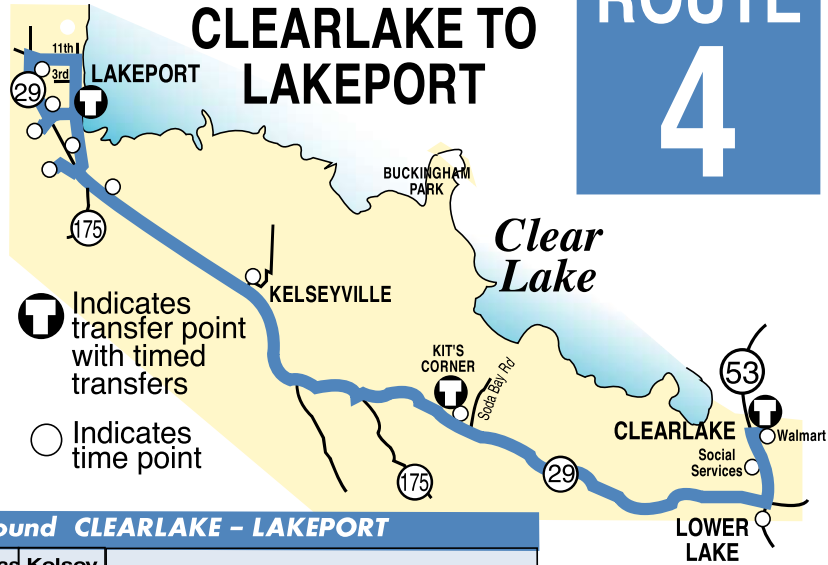

EFFECTIVE SEPT. 5, 2023

SOUTH SHORE

CLEARLAKE TO LAKEPORT

ROUTE 4

ROUTE 4 Westbound CLEARLAKE - LAKEPORT

Clear-Lake	Lower-Lake	Rivieras	Kelseyville	Lakeport				
🚏		🚏						🚏
Walmart	Highway 53 & Highway 29	Kits Corner SR 29 & SR 281	Main & Fourth	Mendocino College Lake Center	S.Main & Peckham (K-Mart)	Parallel Dr. & Lakeport Blvd	Safeway	Third & Main
6:00	6:05	6:13	6:25	---	---	---	6:38	6:43
7:00	7:05	7:13	7:25	7:33	7:38	7:41	7:44	7:49*
9:00	9:05	9:13	9:25	9:33	9:38	9:41	9:44	9:49
11:00	11:05	11:13	11:25	11:33	11:38	11:41	11:44	11:49*
1:00	1:05	1:13	1:25	1:33	1:38	1:41	1:44	1:49
2:00	2:05	2:13	2:25	2:33	2:38	2:41	2:44	2:49*
4:00	4:05	4:13	4:25	4:33	4:38	4:41	4:44	4:49*
5:00	5:05	5:13	5:25	5:33	5:38	5:41	5:44	5:49

ROUTE 4 Eastbound LAKEPORT - CLEARLAKE

Lakeport				Kelseyville	Rivieras	Lower-Lake	Clear-Lake
🚏					🚏		🚏
Third & Main	Main & D	Social Security Parallel Dr.	S.Main & Peckham (K-Mart)	Main & Fourth	Kits Corner SR 29 & SR 281	Highway 53 & Highway 29	Walmart
6:45	6:48	6:54	6:59	7:12	7:22	7:32	7:35
10:00	10:03	10:09	10:14	10:27	10:40	10:50	10:55
11:00*	11:03	11:09	11:14	11:27	11:40	11:50	11:55
2:10	2:13	2:19	2:24	2:37	2:55	3:05	3:10
3:30*	3:33	3:39	3:44	3:57	4:15	4:25	4:30
6:30*	6:33	---	6:38	6:51	7:04	7:14	7:19
8:30*	8:33	---	8:38	8:51	9:04	9:14	9:19

Times shown in light are AM
Times shown in bold are PM

Times shown with ~~strikethrough~~ are currently suspended

Shaded times indicate Monday through Friday Service only

* connects with Route 7 - Ukiah