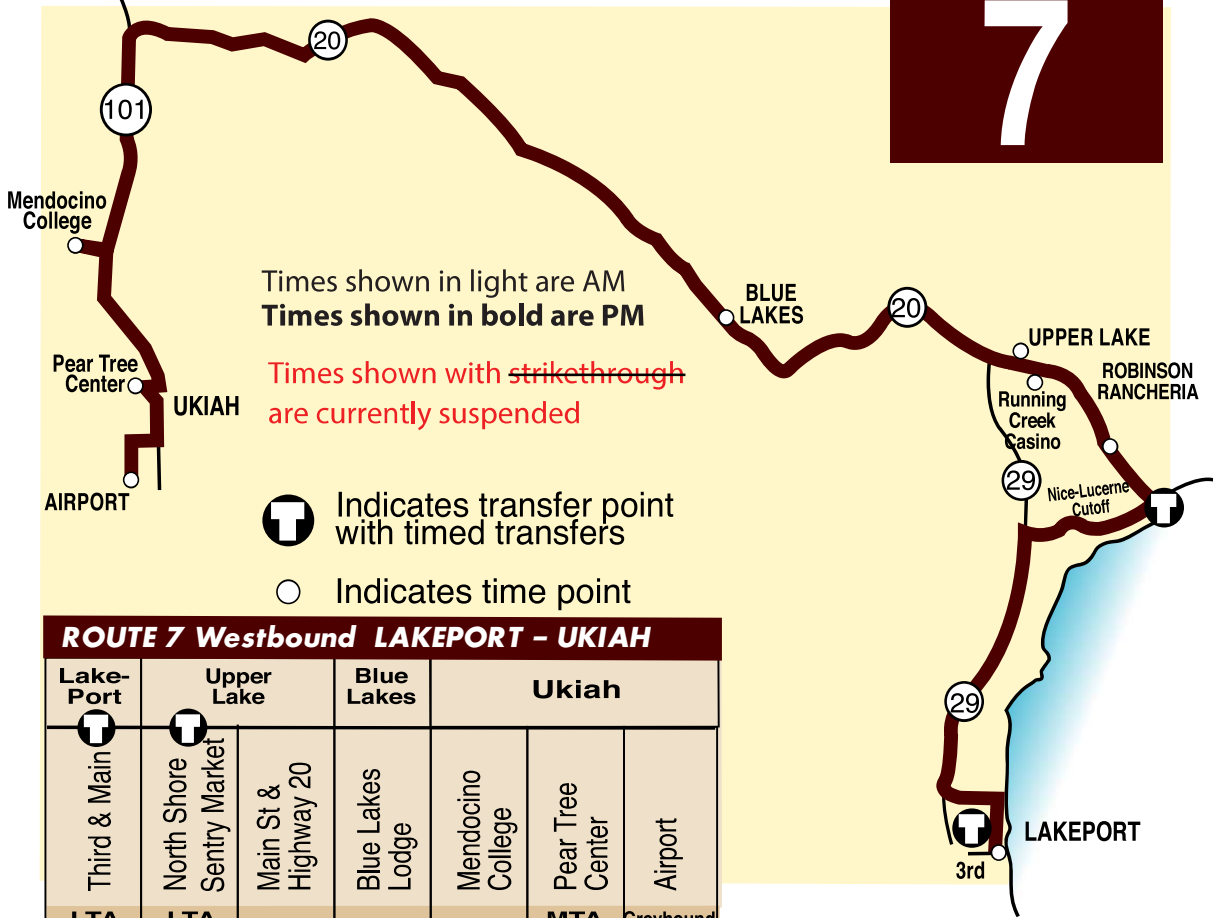

EFFECTIVE SEPT. 5, 2023

LAKEPORT - UKIAH

Shaded times indicate Monday through Friday service only.

ROUTE 7

Times shown in light are AM
Times shown in bold are PM

Times shown with ~~strike~~through are currently suspended

Indicates transfer point with timed transfers

Indicates time point

ROUTE 7 Westbound LAKEPORT - UKIAH

Lake-Port	Upper Lake	Blue Lakes	Ukiah			
Third & Main	North Shore Sentry Market	Main St & Highway 20	Blue Lakes Lodge	Mendocino College	Pear Tree Center	Airport
LTA	LTA				MTA Amtrak	Greyhound
8:00	8:19	8:28	8:38	8:59	9:14	9:26
12:00	12:19	12:28	12:38	12:59	1:14	1:26
3:00	3:19	3:28	3:38	3:59	4:14	4:26
5:00	5:19	5:28	5:38	5:59	6:19	6:26

ROUTE 7 Eastbound UKIAH - LAKEPORT

Ukiah				Blue Lakes	Upper Lake	Lake-Port
Airport	Ukiah Valley Medical Center	Pear Tree Center	Mendocino College	Blue Lakes Lodge	Main St & Highway 20	North Shore Sentry Market
Greyhound		MTA Amtrak				LTA
9:34	9:41	9:46	10:01	10:22	10:32	10:41
2:00	2:07	2:12	2:27	2:46	2:56	3:05
5:00	4:37	4:12	4:27	5:48	5:58	6:07
7:00	7:07	7:12*	7:27	7:48	7:58	8:07
						Third & Main
						LTA
						11:00
						3:26
						6:26
						8:28

Transit Links

Continues to:
Route 4 - Clearlake and
Route 3 - Calistoga.

All Route 7 runs are express schedules with limited stops and operate Monday through Saturday

For more information about MTA, Amtrak, or Greyhound, go to "Other Transportation Links" at www.laketransit.org