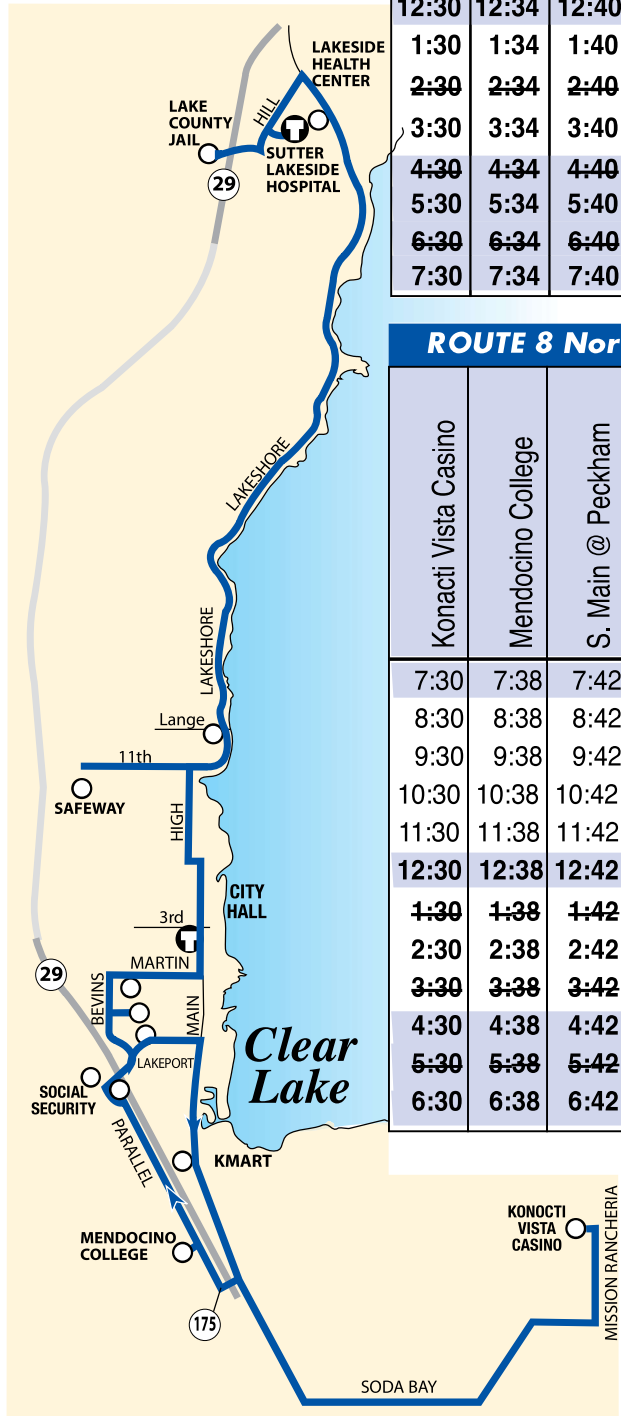

EFFECTIVE SEPT. 5, 2023

ROUTE 8 LAKEPORT

Shaded times indicate Monday through Friday Service only

ROUTE 8 Southbound LAKEPORT										
Sutter Lakeside Hospital	People Services	Lakeshore & Lange	Safeway	Third & Main	Bella Vista & Martin	Social Security	Senior Center	S. Main @ Peckham	Mendocino College	Konociti Vista Casino
7:30	7:34	7:40	7:45	7:50	7:52	7:55	8:00	8:05	8:10	8:20
8:30	8:34	8:40	8:45	8:50	8:52	8:55	9:00	9:05	9:10	9:20
9:30	9:34	9:40	9:45	9:50	9:52	9:55	10:00	10:05	10:10	10:20
10:30	10:34	10:40	10:45	10:50	10:52	10:55	11:00	11:05	11:10	11:20
11:30	11:34	11:40	11:45	11:50	11:52	11:55	12:00	12:05	12:10	12:20
12:30	12:34	12:40	12:45	12:50	12:52	12:55	1:00	1:05	1:10	1:20
1:30	1:34	1:40	1:45	1:50	1:52	1:55	2:00	2:05	2:10	2:20
2:30	2:34	2:40	2:45	2:45	2:52	2:55	3:00	3:05	3:10	3:20
3:30	3:34	3:40	3:45	3:50	3:52	3:55	4:00	4:05	4:10	4:20
4:30	4:34	4:40	4:45	4:50	4:52	4:55	5:00	5:05	5:10	5:20
5:30	5:34	5:40	5:45	5:50	5:52	5:55	6:00	6:05	6:10	6:20
6:30	6:34	6:40	6:45	6:50	6:52	6:55	7:00	7:05	7:10	7:20
7:30	7:34	7:40	7:45	7:50	-	-	-	-	-	-

ROUTE 8 Northbound LAKEPORT										
Konociti Vista Casino	Mendocino College	S. Main @ Peckham	Senior Center	Social Security	Bella Vista & Martin	Third & Main	Safeway	Lakeshore & Lange	Lakeside Health Center	Sutter Lakeside Hospital
7:30	7:38	7:42	7:45	7:50	7:55	8:00	8:05	8:10	8:16	8:20
8:30	8:38	8:42	8:45	8:50	8:55	9:00	9:05	9:10	9:16	9:20
9:30	9:38	9:42	9:45	9:50	9:55	10:00	10:05	10:10	10:16	10:20
10:30	10:38	10:42	10:45	10:50	10:55	11:00	11:05	11:10	11:16	11:20
11:30	11:38	11:42	11:45	11:50	11:55	12:00	12:05	12:10	12:16	12:20
12:30	12:38	12:42	12:45	12:50	12:55	1:00	1:05	1:10	1:16	1:20
1:30	1:38	1:42	1:45	1:50	1:55	2:00	2:05	2:10	2:16	2:20
2:30	2:38	2:42	2:45	2:50	2:55	3:00	3:05	3:10	3:16	3:20
3:30	3:38	3:42	3:45	3:50	3:55	4:00	4:05	4:10	4:16	4:20
4:30	4:38	4:42	4:45	4:50	4:55	5:00	5:05	5:10	5:16	5:20
5:30	5:38	5:42	5:45	5:50	5:55	6:00	6:05	6:10	6:16	6:20
6:30	6:38	6:42	6:45	6:50	6:55	7:00	7:05	7:10	7:16	7:20