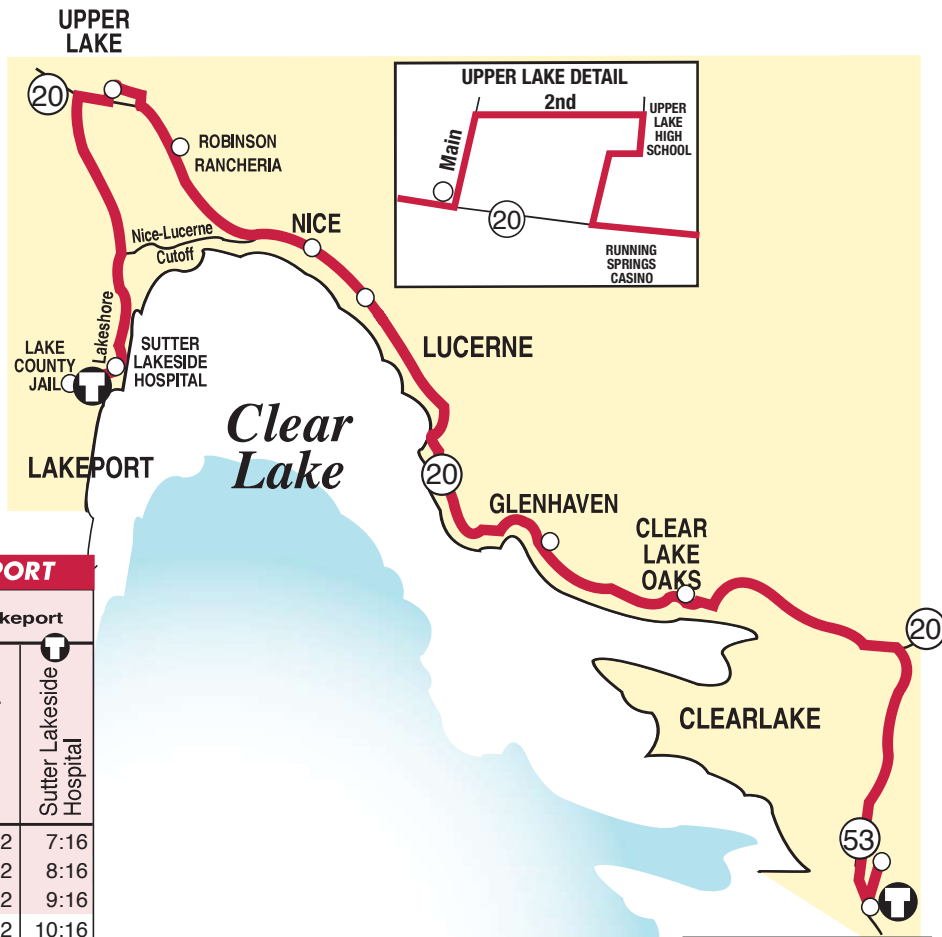

## ROUTE 1

### NORTH SHORE CLEARLAKE TO LAKEPORT

#### ROUTE 1 Westbound CLEARLAKE TO LAKEPORT

Clear-lake	Clear-lake Oaks	Glen-Haven	Lucerne	Nice		Upper Lake	Lakeport
Walmart	Highway 20 Keyes	Highway 20 & Glenhaven	Highway 20 & 1st	Nice Post Office	Robinson Rancheria	Main St & Highway 20	Lake County Jail
Sutter Lakeside Hospital							Sutter Lakeside Hospital
6:00	6:13	6:23	6:43	6:47	6:55	7:04	7:12
7:00	7:13	7:23	7:43	7:47	7:55	8:04	8:12
8:00	8:13	8:23	8:43	8:47	8:55	9:04	9:12
9:00	9:13	9:23	9:43	9:47	9:55	10:04	10:12
10:00	10:13	10:23	10:43	10:47	10:55	11:04	11:12
11:00	11:13	11:23	11:43	11:47	11:55	12:04	12:12
<b>12:00</b>	<b>12:13</b>	<b>12:23</b>	<b>12:43</b>	<b>12:47</b>	<b>12:55</b>	<b>1:04</b>	<b>1:12</b>
2:00	2:13	2:23	2:43	2:47	2:55	3:04	3:12
3:00	3:13	3:23	3:43	3:47	3:55	4:04	4:12
4:00	4:13	4:23	4:43	4:47	4:55	5:04	5:12
6:00	6:13	6:23	6:43	6:47	6:55	7:04	--
							7:16

#### Rider Bulletins

- Changes in routing through Lucerne - bus operates on Highway 20 in both directions
- No connections are available beyond Walmart at 9:30 PM

Shaded times indicate Monday through Friday Service only  
 Times shown in light are AM  
**Times shown in bold are PM**