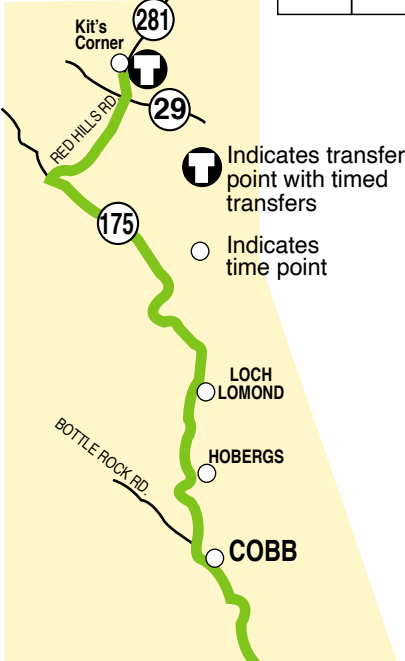

EFFECTIVE OCT. 2, 2023

**ROUTE
2**

**HIGHWAY 175
Kit's Corner to Middletown**

Route 2 operates Monday through Friday only

Times shown in light are AM
Times shown in bold are PM

Times shown with ~~strickthrough~~
are currently suspended

ROUTE 2 Southbound KIT'S CORNER - MIDDLETOWN

Soda Bay Rd	Mountain Resorts				Middletown		
Riviera Shopping Center	Kit's Corner	Loch Lomond	Hobergs	Cobb Hardester's Market	Hwy 175 & Anderson Sprgs Rd	Twin Pine Casino	Hwy 29 & Young St
7:00	7:40	7:52	7:56	8:00	8:08	8:22	8:26
-	11:40	11:52	11:56	12:00	12:08	12:22	12:26
-	2:55	3:07	3:11	3:15	3:23	3:37	3:41

Timed Transfers

A timed transfer between Route 2 and Route 4 at Kit's Corner will get commuters to Lakeport or Clearlake before 8:00 a.m., with return schedules after 5:00 p.m. Compare the Kit's Corner times or call Lake Transit at 994-3334 for more information

MIDDLETOWN DETAIL

ANDERSON SPRINGS

MIDDLETOWN

TWIN PINE CASINO