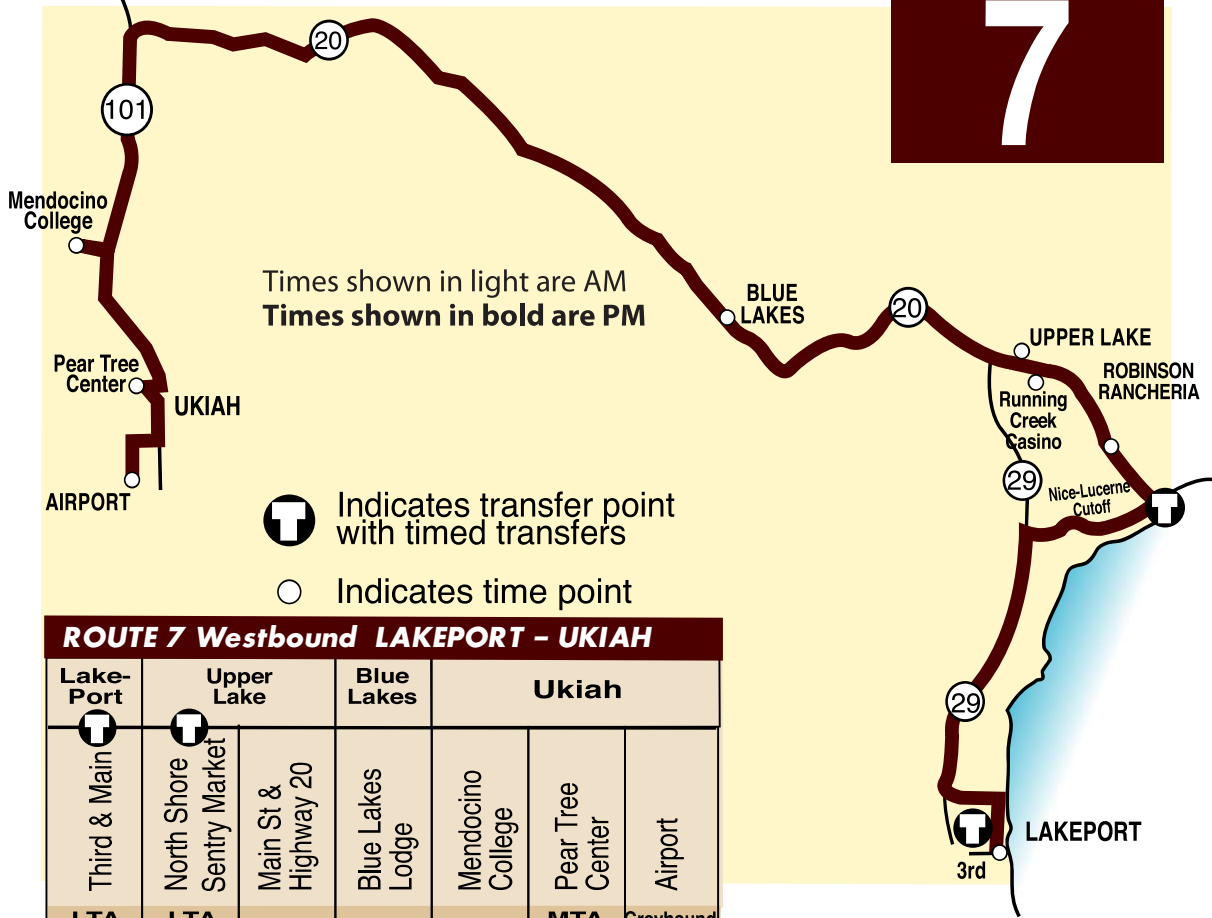

EFFECTIVE CT 2, 2023

LAKEPORT - UKIAH

ROUTE 7

Shaded times indicate Monday through Friday service only.

Times shown in light are AM
Times shown in bold are PM

- Indicates transfer point with timed transfers
- Indicates time point

ROUTE 7 Westbound LAKEPORT - UKIAH

Lake-Port	Upper Lake	Blue Lakes	Ukiah			
Third & Main	North Shore Sentry Market	Main St & Highway 20	Blue Lakes Lodge	Mendocino College	Pear Tree Center	Airport
LTA	LTA				MTA Amtrak	Greyhound
8:00	8:19	8:28	8:38	8:59	9:14	9:26
12:00	12:19	12:28	12:38	12:59	1:14	1:26
3:00	3:19	3:28	3:38	3:59	4:14	4:26
5:00	5:19	5:28	5:38	5:59	6:19	6:26

ROUTE 7 Eastbound UKIAH - LAKEPORT

Ukiah				Blue Lakes	Upper Lake	Lake-Port
Airport	Ukiah Valley Medical Center	Pear Tree Center	Mendocino College	Blue Lakes Lodge	Main St & Highway 20	North Shore Sentry Market
Greyhound		MTA Amtrak				LTA
9:34	9:41	9:46	10:01	10:22	10:32	10:41
2:00	2:07	2:12	2:27	2:46	2:56	3:05
5:00	4:37	4:12	4:27	5:48	5:58	6:07
7:00	7:07	7:12*	7:27	7:48	7:58	8:07
						Third & Main
						LTA
						11:00
						3:26
						6:26
						8:28

Transit Links

Continues to:
Route 4 - Clearlake and
Route 3 - Calistoga.

All Route 7 runs are express schedules with limited stops and operate Monday through Saturday

For more information about MTA, Amtrak, or Greyhound, go to "Other Transportation Links" at www.laketransit.org