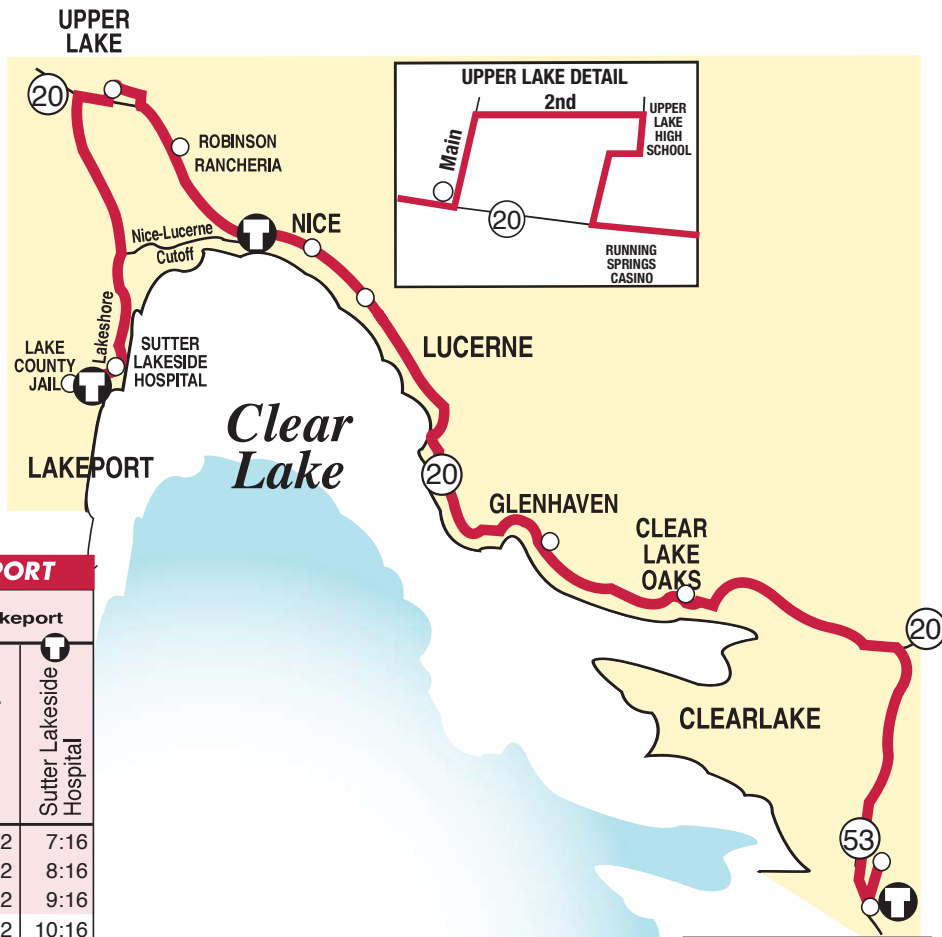

EFFECTIVE AUG. 26, 2024

ROUTE 1

NORTH SHORE CLEARLAKE TO LAKEPORT

ROUTE 1 Westbound CLEARLAKE TO LAKEPORT

Clear-lake	Clear-lake Oaks	Glen-Haven	Lucerne	Nice		Upper Lake	Lakeport	
T					T			T
Walmart	Highway 20 Keyes	Highway 20 & Glenhaven	Highway 20 & 1st	Nice Post Office	North Shore Sentry Market	Main St & Highway 20	Lake County Jail	Sutter Lakeside Hospital
6:00	6:13	6:23	6:43	6:47	6:52	7:04	7:12	7:16
7:00	7:13	7:23	7:43	7:47	7:52	8:04	8:12	8:16
8:00	8:13	8:23	8:43	8:47	8:52	9:04	9:12	9:16
9:00	9:13	9:23	9:43	9:47	9:52	10:04	10:12	10:16
10:00	10:13	10:23	10:43	10:47	10:52	11:04	11:12	11:16
11:00	11:13	11:23	11:43	11:47	11:52	12:04	12:12	12:16
12:00	12:13	12:23	12:43	12:47	12:52	1:04	1:12	1:16
2:00	2:13	2:23	2:43	2:47	2:52	3:04	3:12	3:16
3:00	3:13	3:23	3:43	3:47	3:52	4:04	4:12	4:16
4:00	4:13	4:23	4:43	4:47	4:52	5:04	5:12	5:16
6:00	6:13	6:23	6:43	6:47	6:52	7:04	--	7:16

ROUTE 1 Eastbound LAKEPORT TO CLEARLAKE

Lake-Port	Upper Lake	Nice		Lucerne	Glen-Haven	Clear-lake Oaks	Clearlake	
T								T
Sutter Lakeside Hospital	Main St & Highway 20	North Shore Sentry Market	Nice Post Office	Highway 20 & 1st	Highway 20 & Glenhaven	Highway 20 Keyes	Woodland College	Walmart
6:35	6:50	7:00	7:09	7:13	7:28	7:37	7:50	7:55
8:30	8:45	8:56	9:04	9:08	9:23	9:32	9:45	9:50
9:30	9:45	9:56	10:04	10:08	10:23	10:32	10:45	10:50
10:30	10:45	10:56	11:04	11:08	11:23	11:32	11:45	11:50
11:30	11:45	11:56	12:04	12:08	12:23	12:32	12:45	12:50
12:30	12:45	12:56	1:04	1:08	1:23	1:32	1:45	1:50
1:30	1:45	1:56	2:04	2:08	2:23	2:32	2:45	2:50
3:30	3:45	3:56	4:04	4:08	4:23	4:32	4:45	4:50
4:30	4:45	4:56	5:04	5:08	5:23	5:32	5:45	5:50
5:30	5:45	5:56	6:04	6:08	6:23	6:32	6:45	6:50
7:30	7:45	7:56	8:04	8:08	8:23	8:32	8:45	8:50
8:20	8:30	8:40	8:49	8:53	9:08	9:17	--	9:30

- T** Indicates transfer point with timed transfers
- O** Indicates time point

Rider Bulletins

- Changes in routing through Lucerne - bus operates on Highway 20 in both directions
- No connections are available beyond Walmart at 9:30 PM